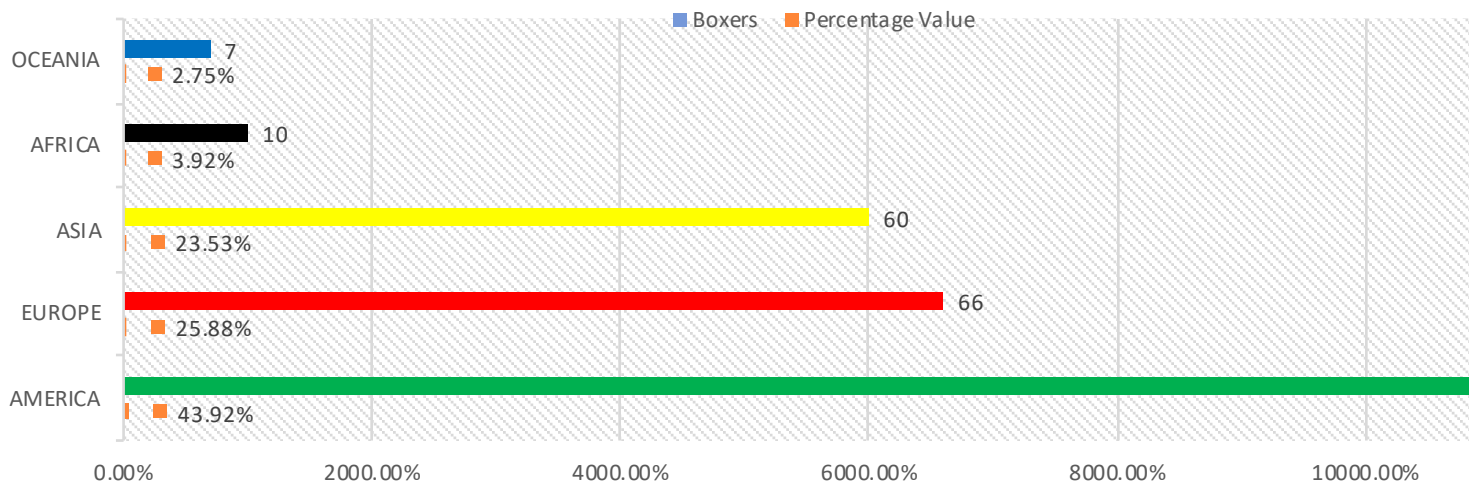

WORLD BOXING ASSOCIATION

GILBERTO JESUS MENDOZA

PRESIDENT

OFFICIAL RATINGS AS OF MARCH 2018

Based on results held from 01st to MARCH 31th, 2018

RATED CONTENDERS BY CONTINENT

CONTINENT		
AMERICA	112	43.92%
EUROPE	66	25.88%
ASIA	60	23.53%
AFRICA	10	3.92%
OCEANIA	7	2.75%
TOTAL	255	100%