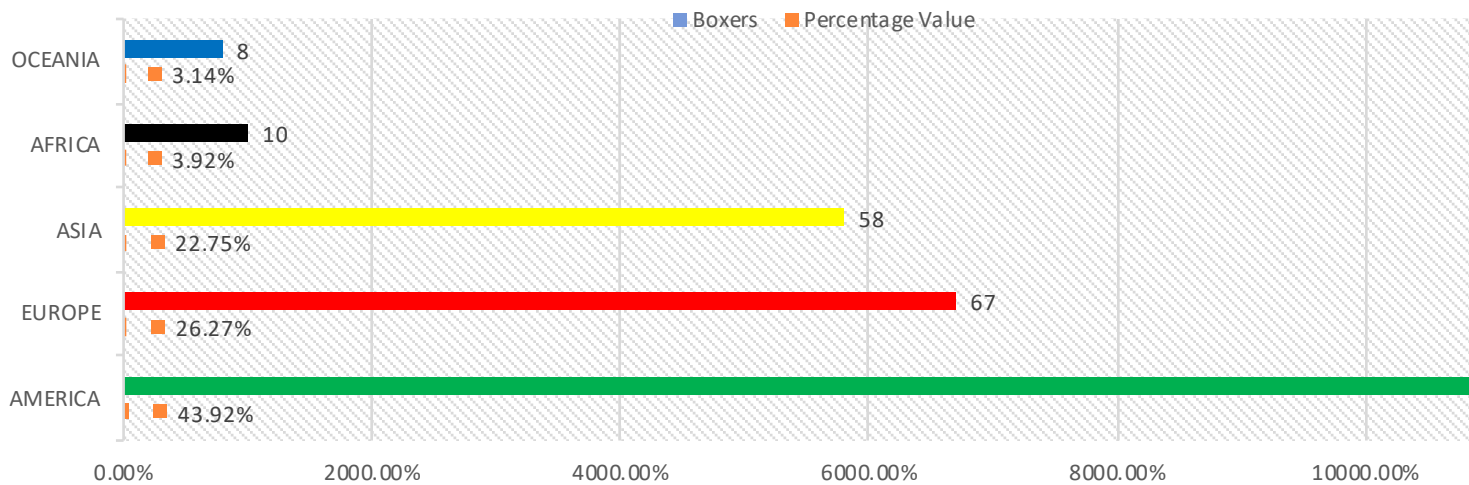

WORLD BOXING ASSOCIATION

GILBERTO JESUS MENDOZA

PRESIDENT

OFFICIAL RATINGS AS OF FEBRUARY 2018

Based on results held from 01st to FEBRUARY 28th, 2018

RATED CONTENDERS BY CONTINENT

CONTINENT		
AMERICA	112	43.92%
EUROPE	67	26.27%
ASIA	58	22.75%
AFRICA	10	3.92%
OCEANIA	8	3.14%
TOTAL	255	100%