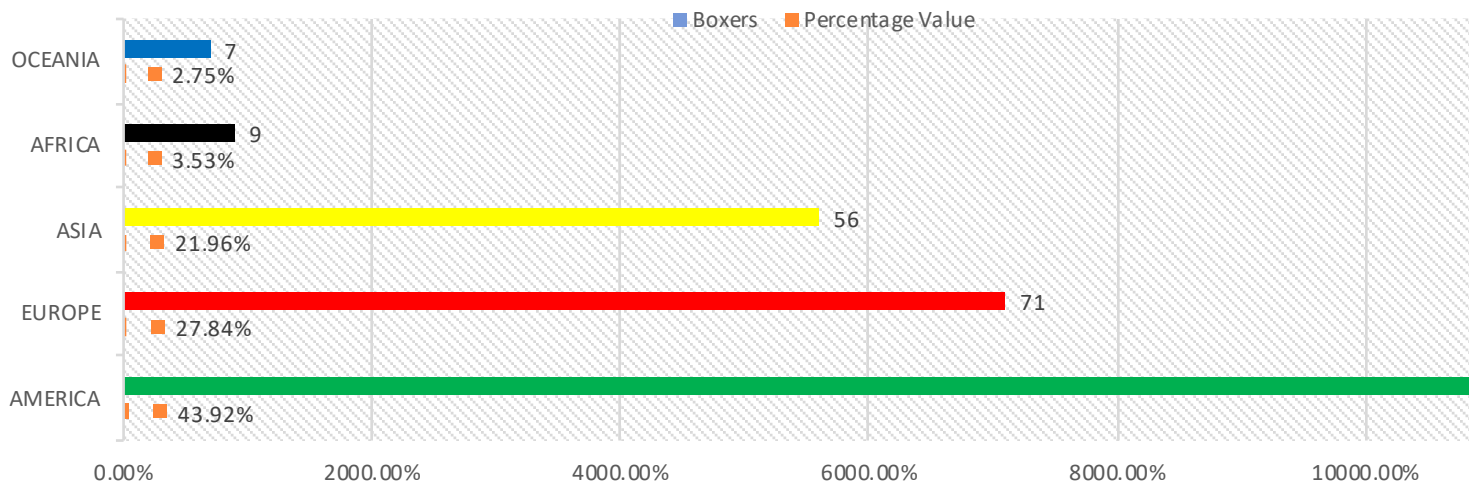

WORLD BOXING ASSOCIATION

GILBERTO JESUS MENDOZA

PRESIDENT

OFFICIAL RATINGS AS OF JANUARY 2018

Based on results held from 01st to JANUARY 31th, 2018

RATED CONTENDERS BY CONTINENT

CONTINENT		
AMERICA	112	43.92%
EUROPE	71	27.84%
ASIA	56	21.96%
AFRICA	9	3.53%
OCEANIA	7	2.75%
TOTAL	255	100%