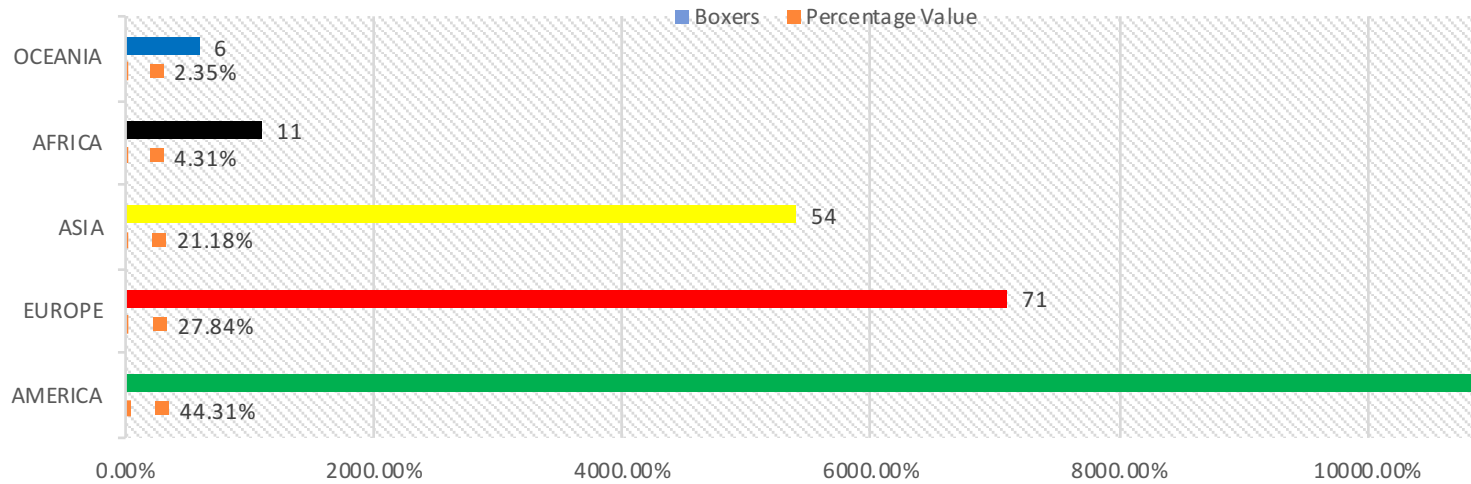

# WORLD BOXING ASSOCIATION

GILBERTO JESUS MENDOZA

PRESIDENT

OFFICIAL RATINGS AS OF NOVEMBER 2017

Based on results held from OCTOBER 29th to November 30th, 2017

## RATED CONTENDERS BY CONTINENT

CONTINENT		
AMERICA	113	44.31%
EUROPE	71	27.84%
ASIA	54	21.18%
AFRICA	11	4.31%
OCEANIA	6	2.35%
TOTAL	255	100%