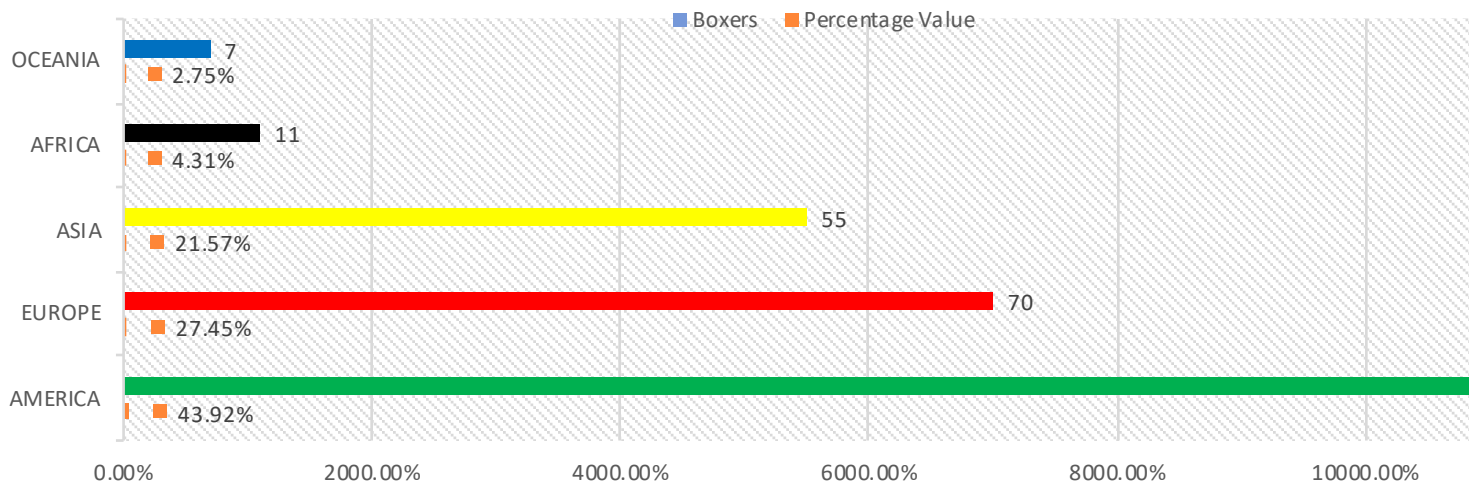

# WORLD BOXING ASSOCIATION

GILBERTO JESUS MENDOZA

PRESIDENT

OFFICIAL RATINGS AS OF DECEMBER 2017

Based on results held from 01st to December 31th, 2017

## RATED CONTENDERS BY CONTINENT

CONTINENT		
AMERICA	112	43.92%
EUROPE	70	27.45%
ASIA	55	21.57%
AFRICA	11	4.31%
OCEANIA	7	2.75%
TOTAL	255	100%