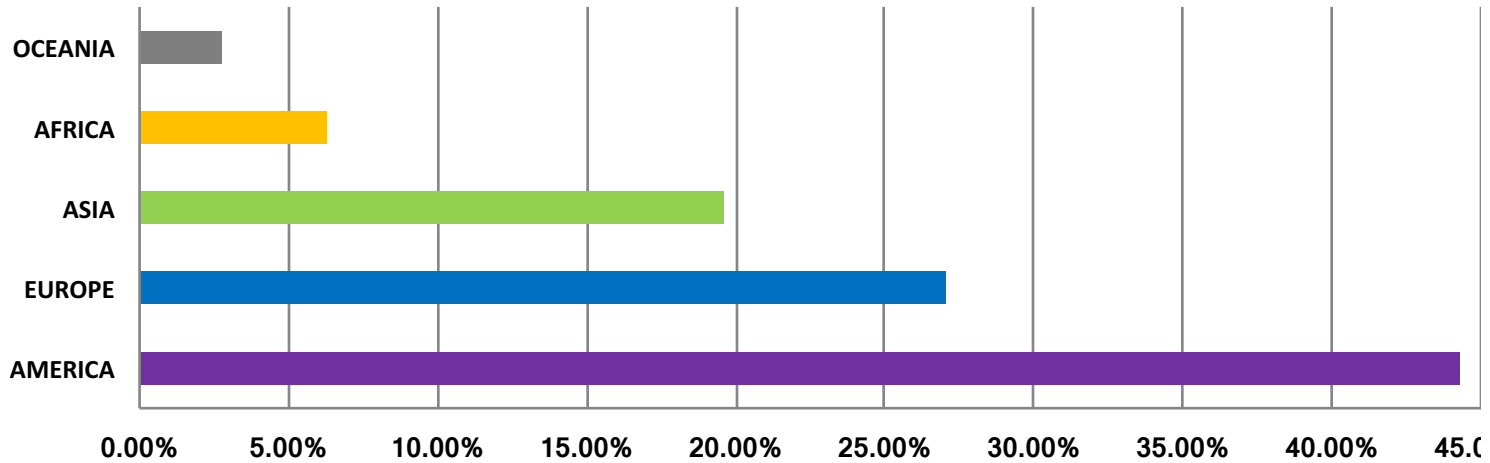

WORLD BOXING ASSOCIATION

GILBERTO JESUS MENDOZA

PRESIDENT

OFFICIAL RATINGS AS OF APRIL 2017

Based on results held from April 10th to May 07th, 2017

RATED CONTENDERS BY CONTINENT

CONTINENT	
AMERICA	44.31%
EUROPE	27.06%
ASIA	19.61%
AFRICA	6.27%
OCEANIA	2.75%
TOTAL	100%