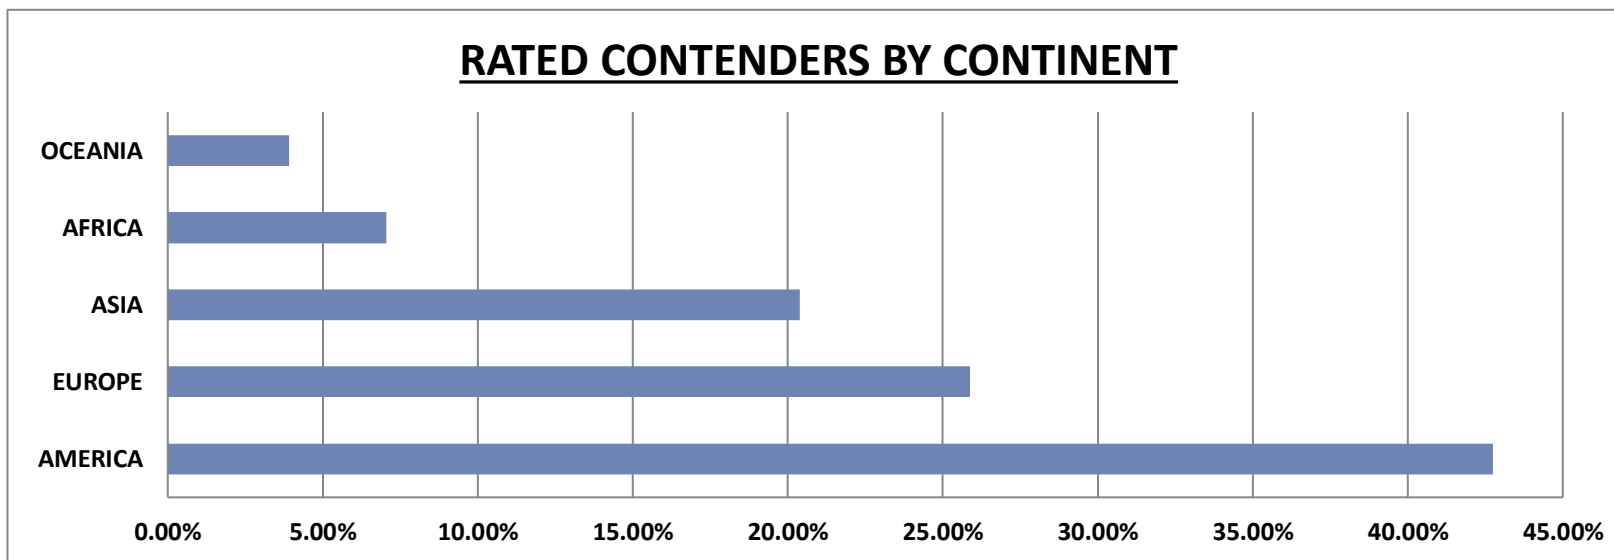

**WORLD BOXING ASSOCIATION
GILBERTO JESUS MENDOZA
PRESIDENT**

OFFICIAL RATINGS AS OF JANUARY 2017
Based on results held from January 01st to February 05th, 2017

CONTINENT	
AMERICA	42.75%
EUROPE	25.88%
ASIA	20.39%
AFRICA	7.06%
OCEANIA	3.92%
TOTAL	100%