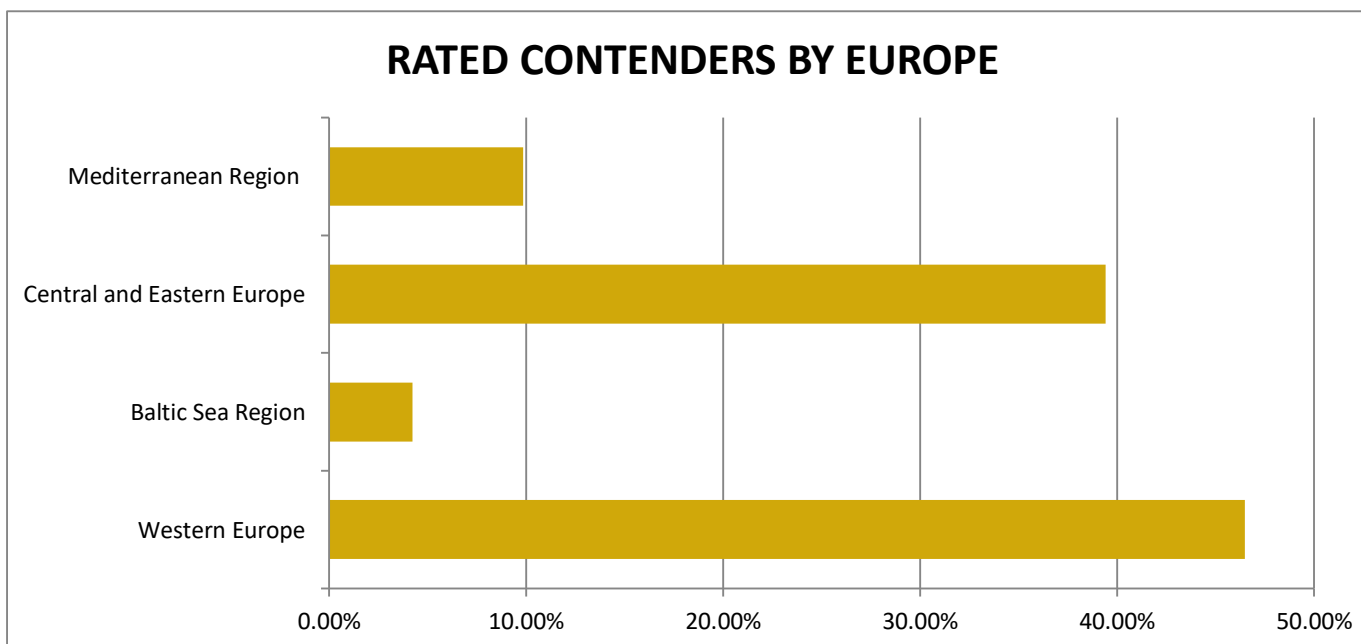

**WORLD BOXING ASSOCIATION
GILBERTO JESUS MENDOZA
PRESIDENT**

OFFICIAL RATINGS AS OF NOVEMBER 2016
Based on results held from 01th November to December 03th, 2016

Western Europe	Baltic Sea Region	Central and Eastern Europe	Mediterranean Region
46.48%	4.23%	39.44%	9.86%