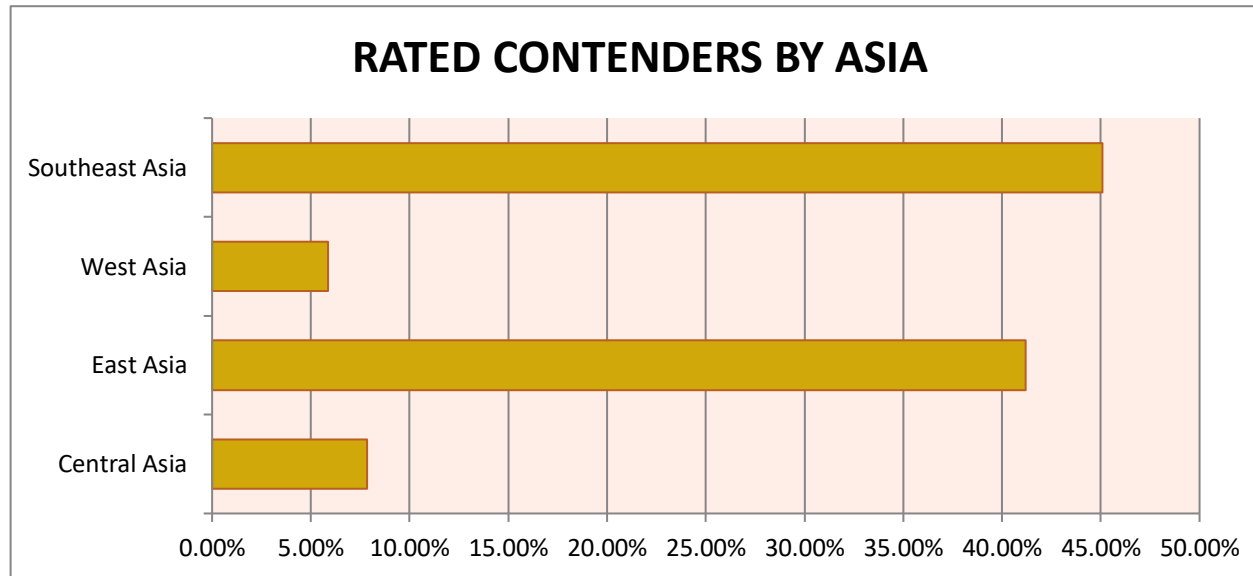

WORLD BOXING ASSOCIATION
GILBERTO JESUS MENDOZA
PRESIDENT
OFFICIAL RATINGS AS OF NOVEMBER 2016
Based on results held from 01th November to December 03th, 2016

Central Asia	East Asia	West Asia	Southeast Asia
7.84%	41.18%	5.88%	45.10%