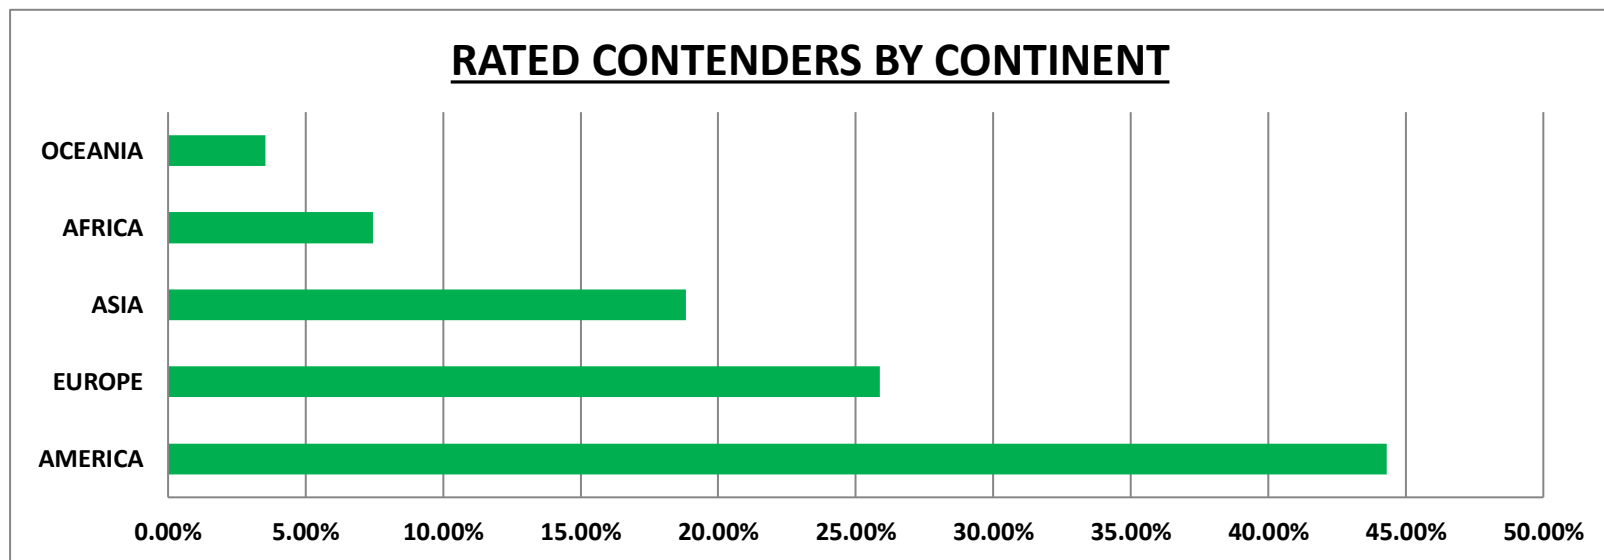

WORLD BOXING ASSOCIATION
GILBERTO JESUS MENDOZA
PRESIDENT
OFFICIAL RATINGS AS OF AUGUST 2016
Based on results held from 10th August to September 09th, 2016

CONTINENT	
AMERICA	44.31%
EUROPE	25.88%
ASIA	18.82%
AFRICA	7.45%
OCEANIA	3.53%
TOTAL	100%