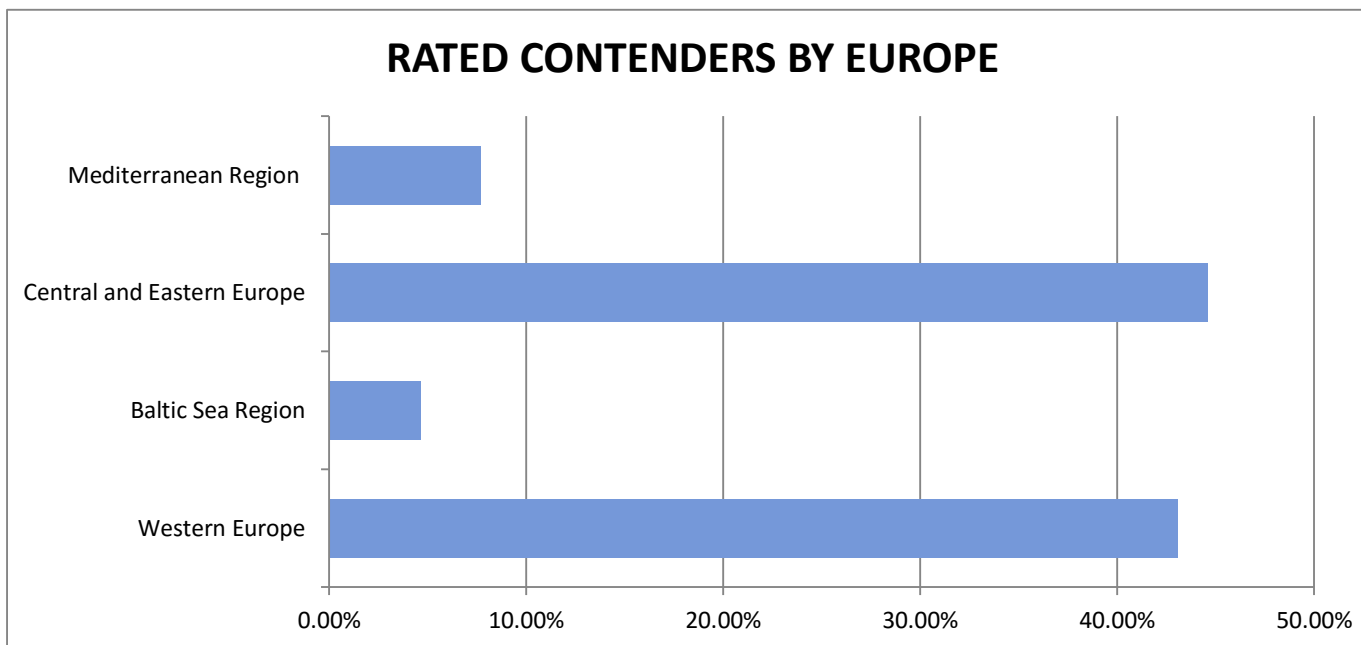

WORLD BOXING ASSOCIATION
GILBERTO JESUS MENDOZA
PRESIDENT
OFFICIAL RATINGS AS OF JUNE 2016
Based on results held from 05th June to July 11th, 2016

Western Europe	Baltic Sea Region	Central and Eastern Europe	Mediterranean Region
43.08%	4.62%	44.62%	7.69%