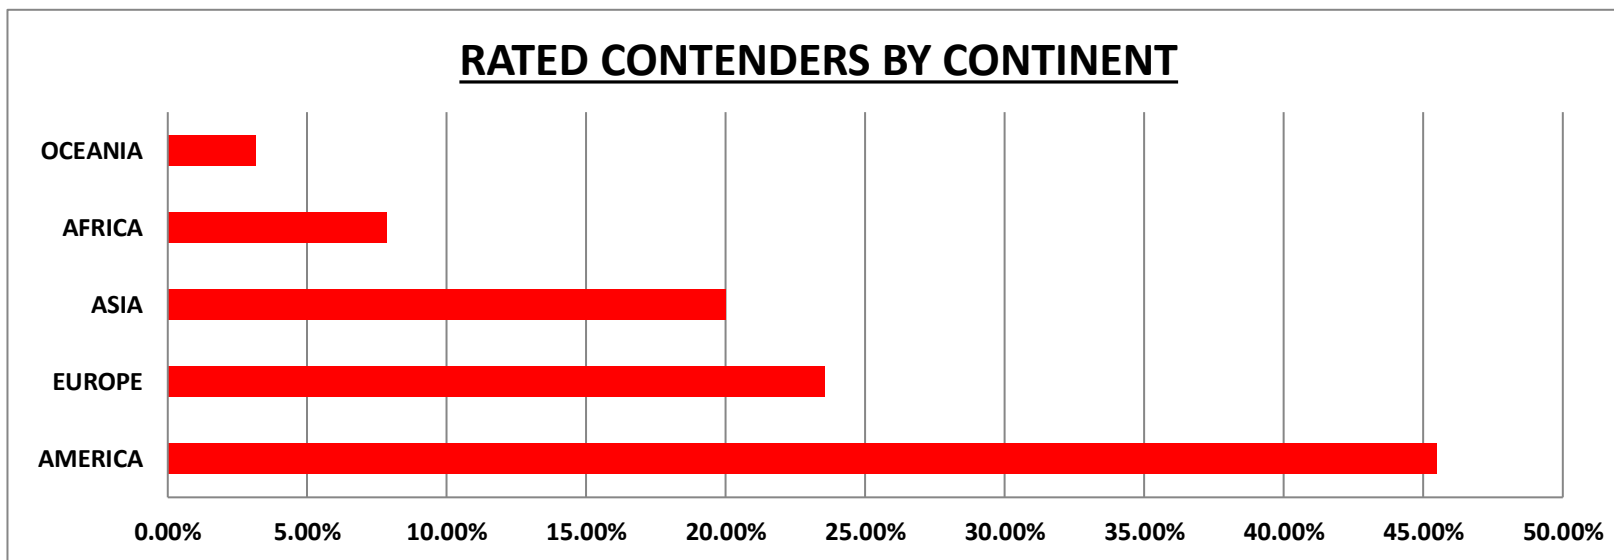

**WORLD BOXING ASSOCIATION  
GILBERTO JESUS MENDOZA  
PRESIDENT**

**OFFICIAL RATINGS AS OF JUNE 2016  
Based on results held from 05th June to July 11th, 2016**

CONTINENT	
AMERICA	45.49%
EUROPE	23.53%
ASIA	20.00%
AFRICA	7.84%
OCEANIA	3.14%
TOTAL	100%