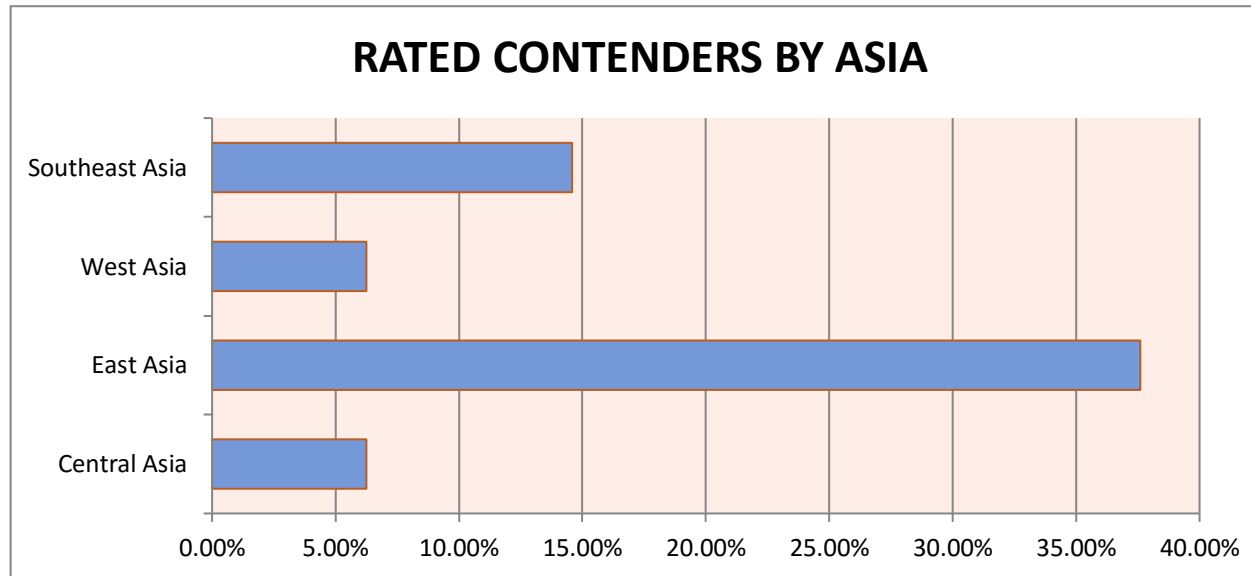

WORLD BOXING ASSOCIATION
GILBERTO JESUS MENDOZA
PRESIDENT
OFFICIAL RATINGS AS OF JUNE 2016
Based on results held from 05th June to July 11th, 2016

Central Asia	East Asia	West Asia	Southeast Asia
6.25%	37.60%	6.25%	14.58%