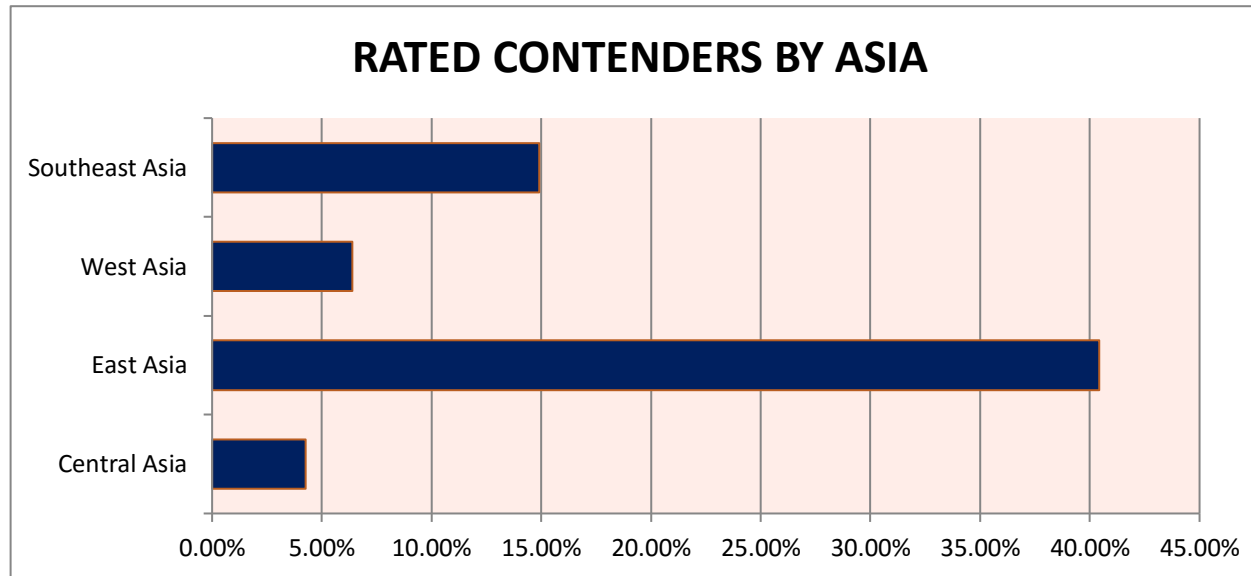

WORLD BOXING ASSOCIATION
GILBERTO JESUS MENDOZA
PRESIDENT
OFFICIAL RATINGS AS OF JULY 2016
Based on results held from 12th July to August 09th, 2016

Central Asia	East Asia	West Asia	Southeast Asia
4.26%	40.43%	6.38%	14.89%