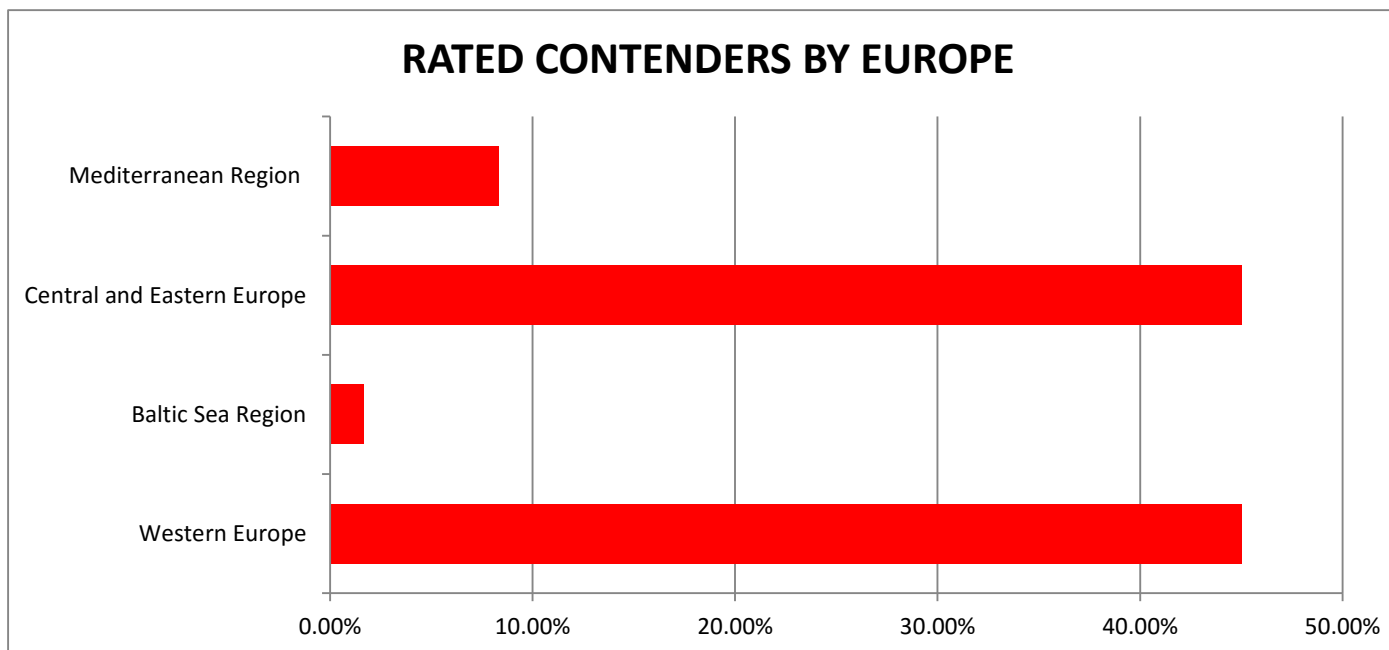

WORLD BOXING ASSOCIATION
GILBERTO JESUS MENDOZA
PRESIDENT
OFFICIAL RATINGS AS OF MAY 2016
Based on results held from 06th May to June 04th, 2016

Western Europe	Baltic Sea Region	Central and Eastern Europe	Mediterranean Region
45.00%	1.67%	45.00%	8.33%