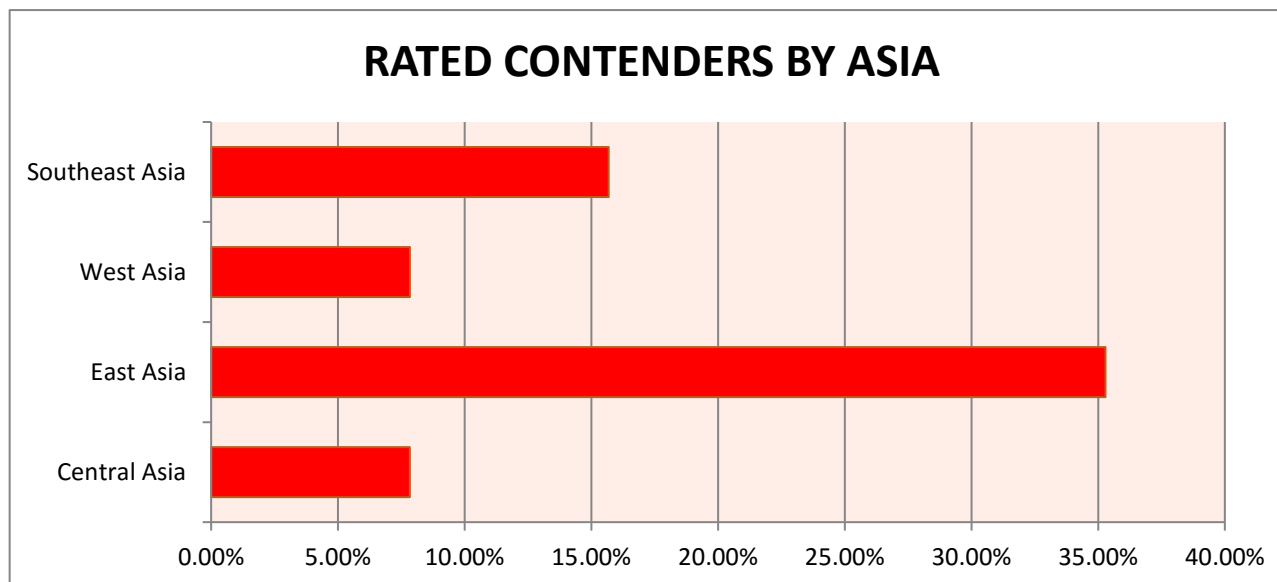

WORLD BOXING ASSOCIATION
GILBERTO JESUS MENDOZA
PRESIDENT
OFFICIAL RATINGS AS OF MAY 2016
Based on results held from 06th May to June 04th, 2016

Central Asia	East Asia	West Asia	Southeast Asia
7.84%	35.29%	7.84%	15.69%