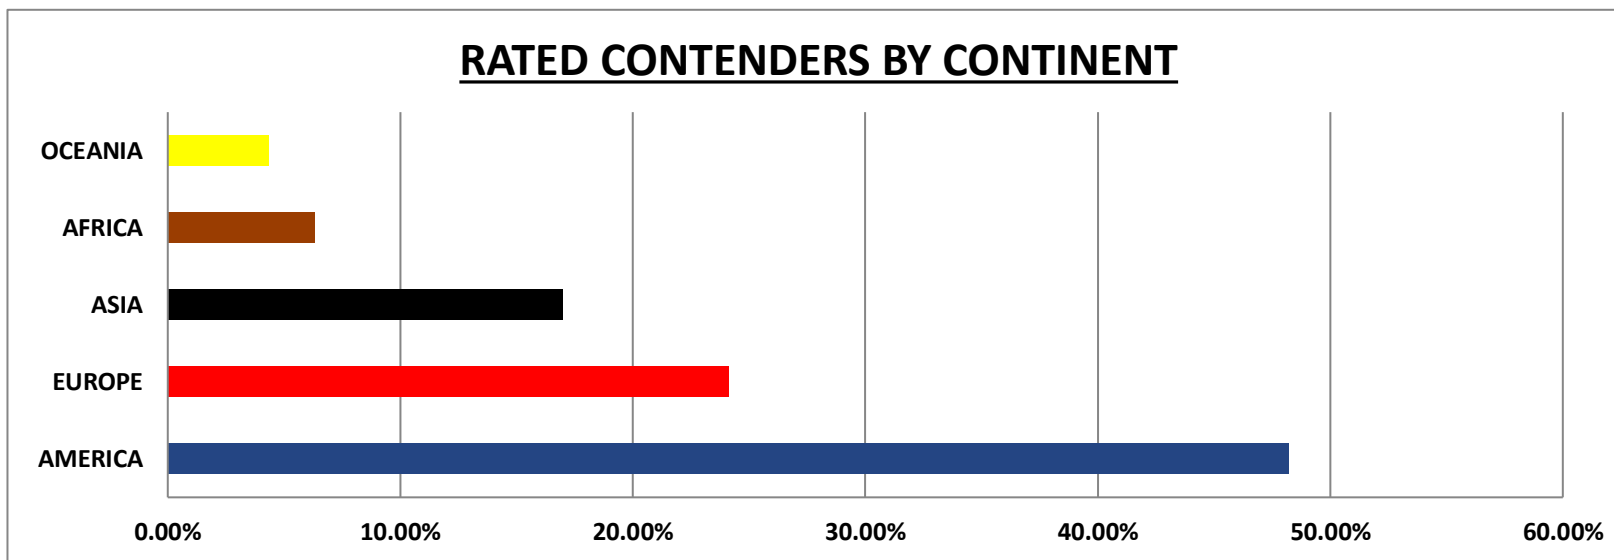

**WORLD BOXING ASSOCIATION
GILBERTO MENDOZA
PRESIDENT**

**OFFICIAL RATINGS AS OF NOVEMBER 2015
Based on results held from 08th November to December 05th, 2015**

CONTINENT	
AMERICA	48.22%
EUROPE	24.11%
ASIA	17.00%
AFRICA	6.32%
OCEANIA	4.35%
TOTAL	100%