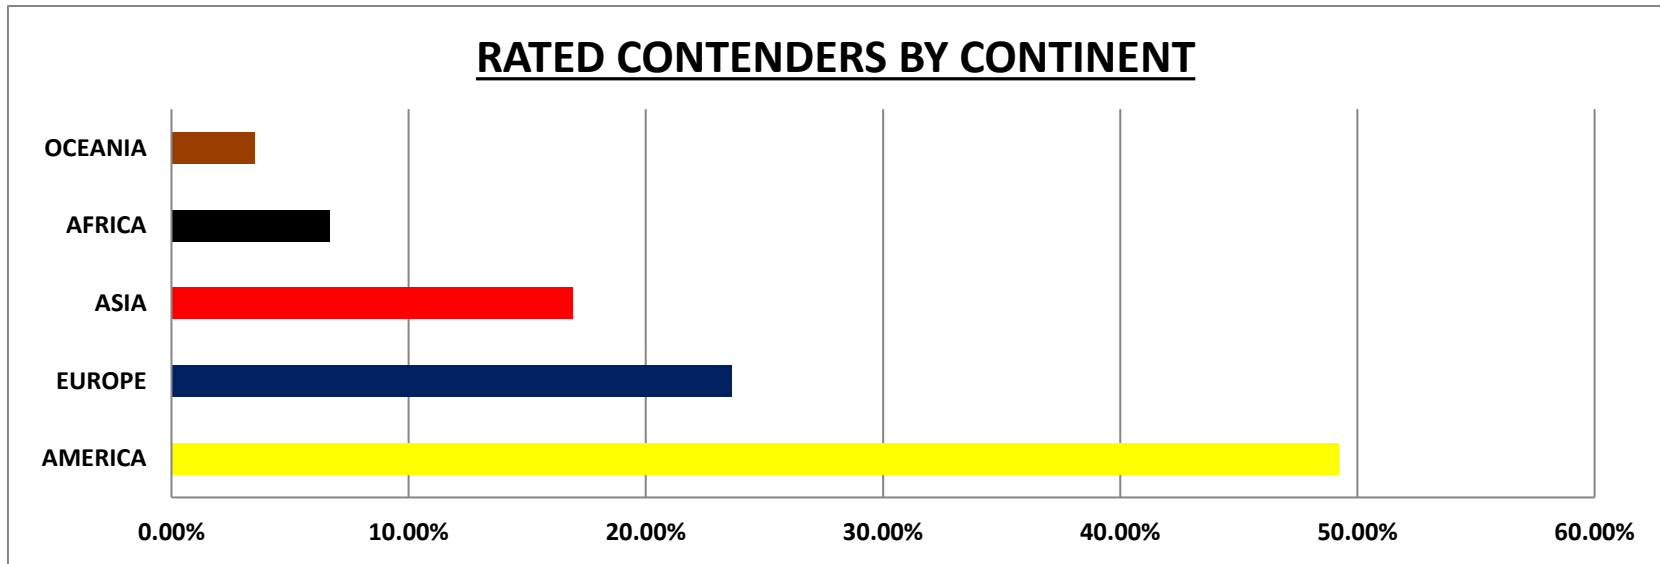

**WORLD BOXING ASSOCIATION  
GILBERTO MENDOZA  
PRESIDENT**

**OFFICIAL RATINGS AS OF DECEMBER 2015**

**Based on results held from 06th December 2015 to January 16th, 2016**

CONTINENT	
AMERICA	49.21%
EUROPE	23.62%
ASIA	16.93%
AFRICA	6.69%
OCEANIA	3.54%
TOTAL	100%