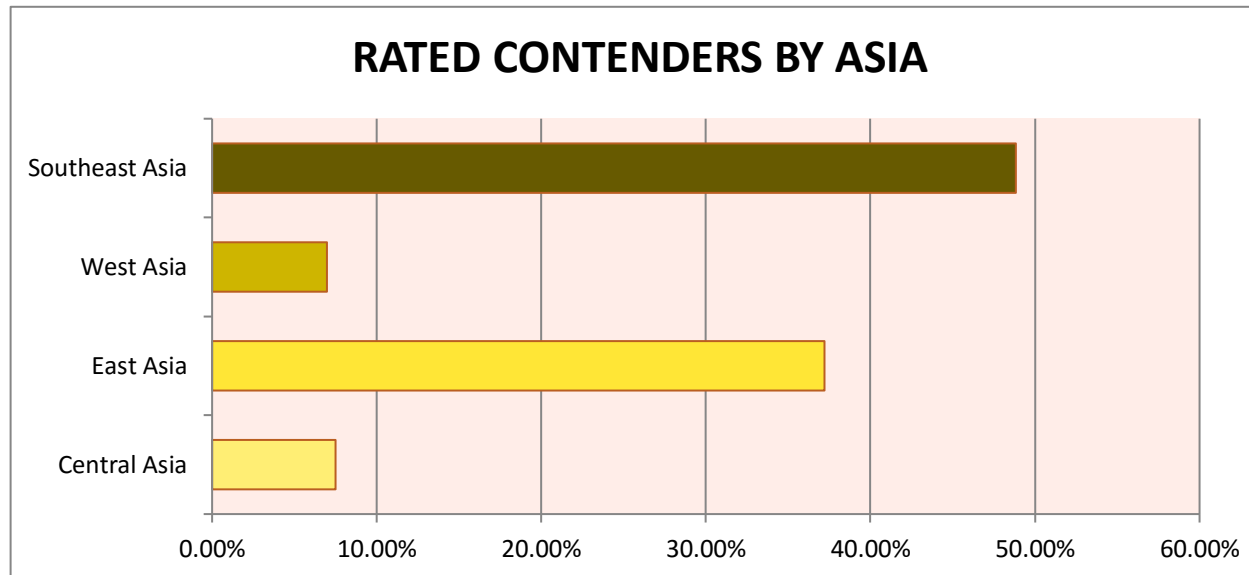

WORLD BOXING ASSOCIATION
GILBERTO MENDOZA
PRESIDENT
OFFICIAL RATINGS AS OF NOVEMBER 2015
Based on results held from 08th November to December 05th, 2015

Central Asia	East Asia	West Asia	Southeast Asia
7.50%	37.21%	6.98%	48.84%