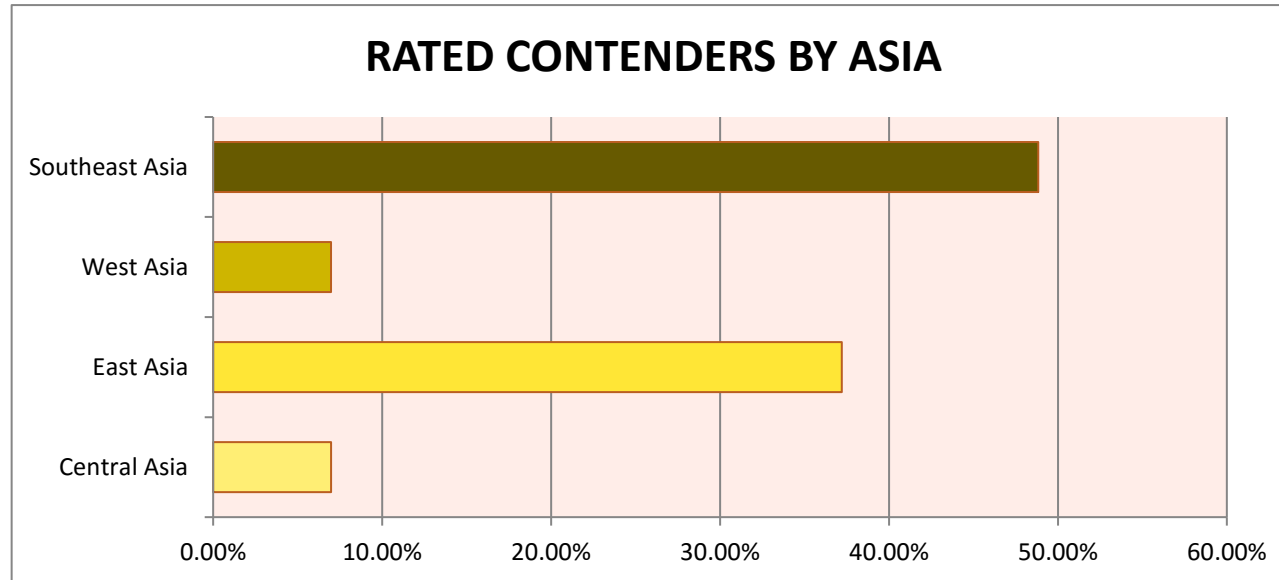

**WORLD BOXING ASSOCIATION
GILBERTO MENDOZA
PRESIDENT**

OFFICIAL RATINGS AS OF DECEMBER 2015

Based on results held from 06th December 2015 to January 16th, 2016

Central Asia	East Asia	West Asia	Southeast Asia
6.98%	37.21%	6.98%	48.84%