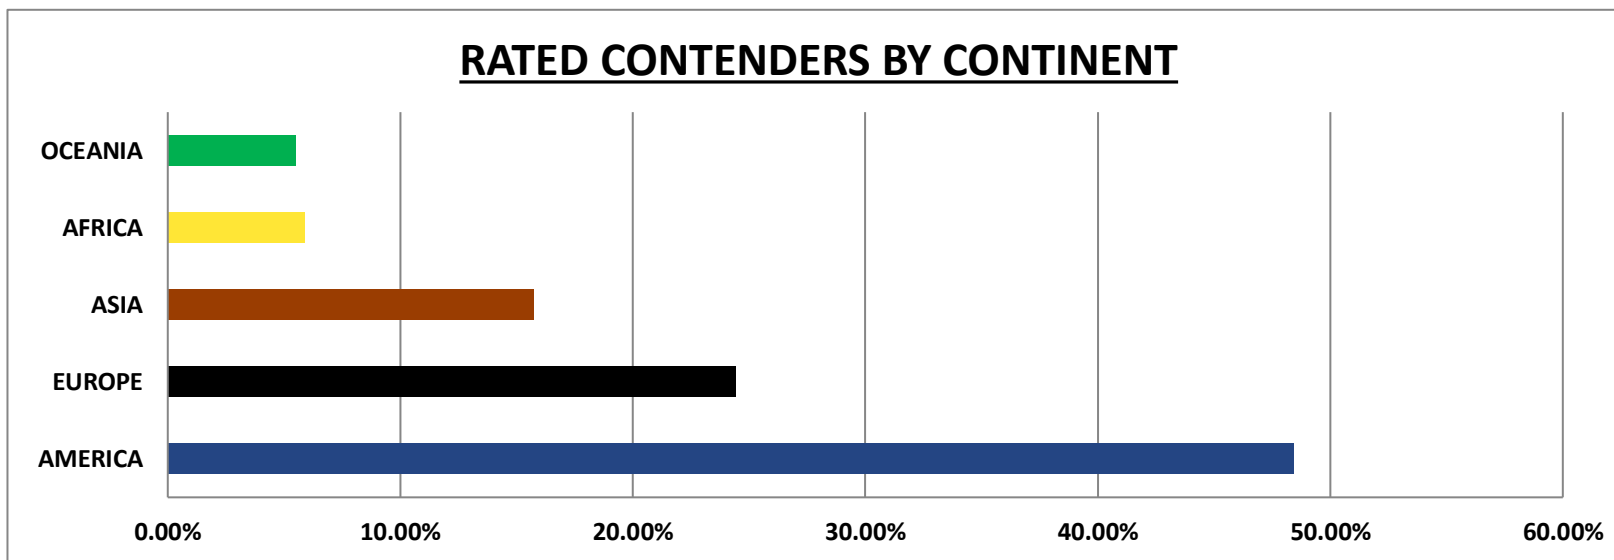

**WORLD BOXING ASSOCIATION  
GILBERTO MENDOZA  
PRESIDENT**

**OFFICIAL RATINGS AS OF OCTOBER 2015**  
Based on results held from 07<sup>th</sup> October to November 07<sup>th</sup>, 2015

CONTINENT	
AMERICA	48.43%
EUROPE	24.41%
ASIA	15.75%
AFRICA	5.91%
OCEANIA	5.51%
TOTAL	100%