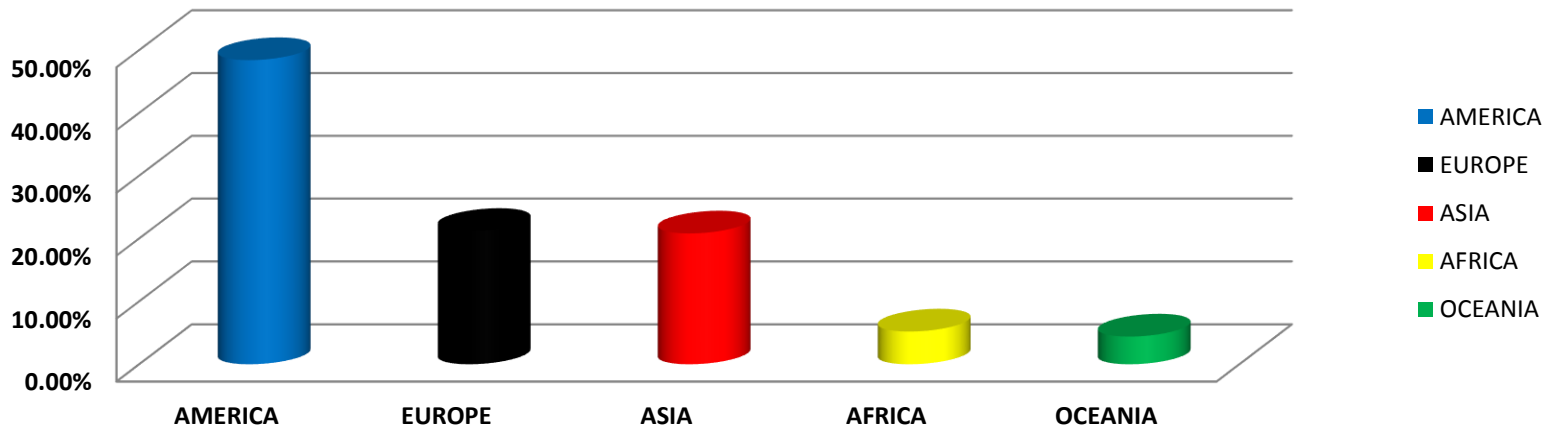

WORLD BOXING ASSOCIATION
GILBERTO MENDOZA
PRESIDENT
OFFICIAL RATINGS AS OF MAY 2015
Based on results held from 16th May to June 04th, 2015

RATED CONTENDERS BY CONTINENT

CONTINENT	
AMERICA	48.40%
EUROPE	21.20%
ASIA	20.80%
AFRICA	5.20%
OCEANIA	4.40%
TOTAL	100%