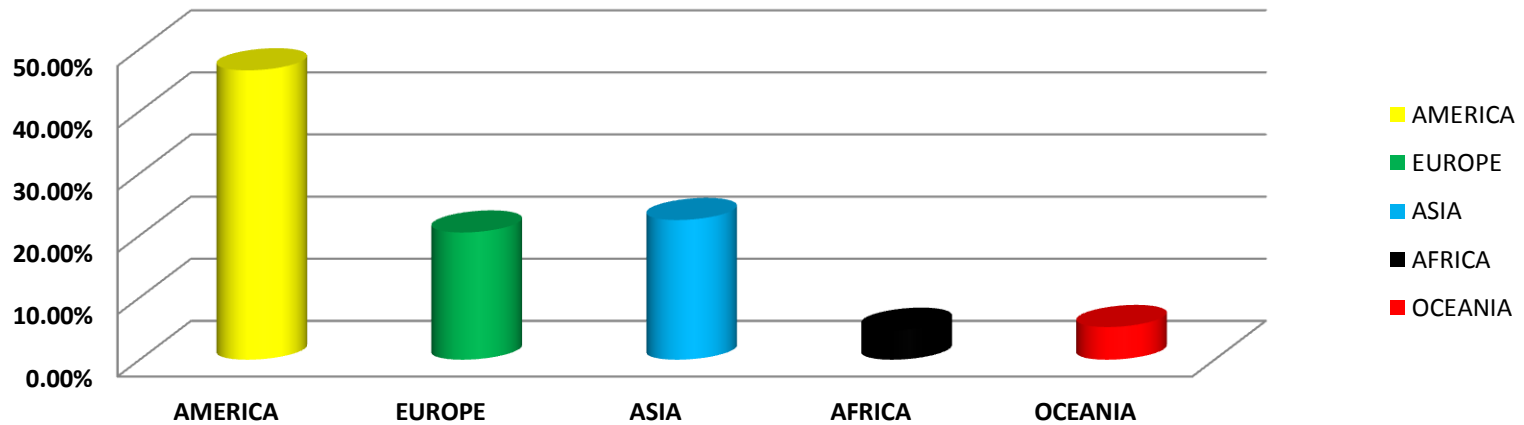

WORLD BOXING ASSOCIATION

GILBERTO MENDOZA

PRESIDENT

OFFICIAL RATINGS AS OF JANUARY 2015

Based on results held from 06th January to February 07th, 2015

RATED CONTENDERS BY CONTINENT

CONTINENT	
AMERICA	46.59%
EUROPE	20.48%
ASIA	22.49%
AFRICA	4.82%
OCEANIA	5.26%
TOTAL	100%