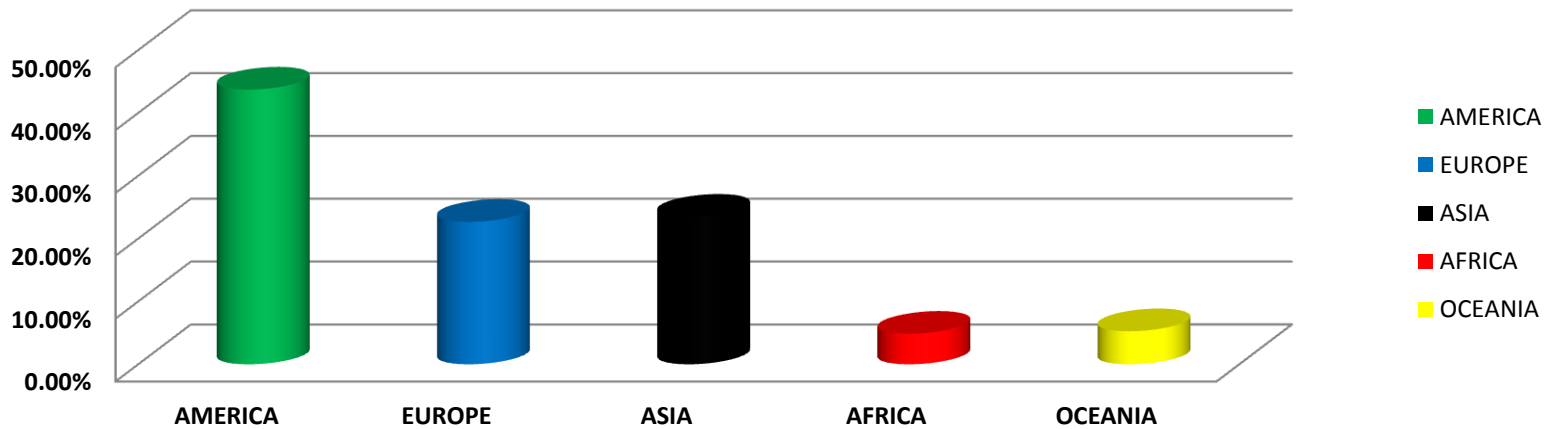

# WORLD BOXING ASSOCIATION

GILBERTO MENDOZA  
PRESIDENT

OFFICIAL RATINGS AS OF DECEMBER 2014

Based on results held from 06<sup>th</sup> December 2014 to January 05<sup>th</sup>, 2015

## RATED CONTENDERS BY CONTINENT

CONTINENT	
AMERICA	43.72%
EUROPE	22.67%
ASIA	23.48%
AFRICA	4.86%
OCEANIA	5.26%
TOTAL	100%