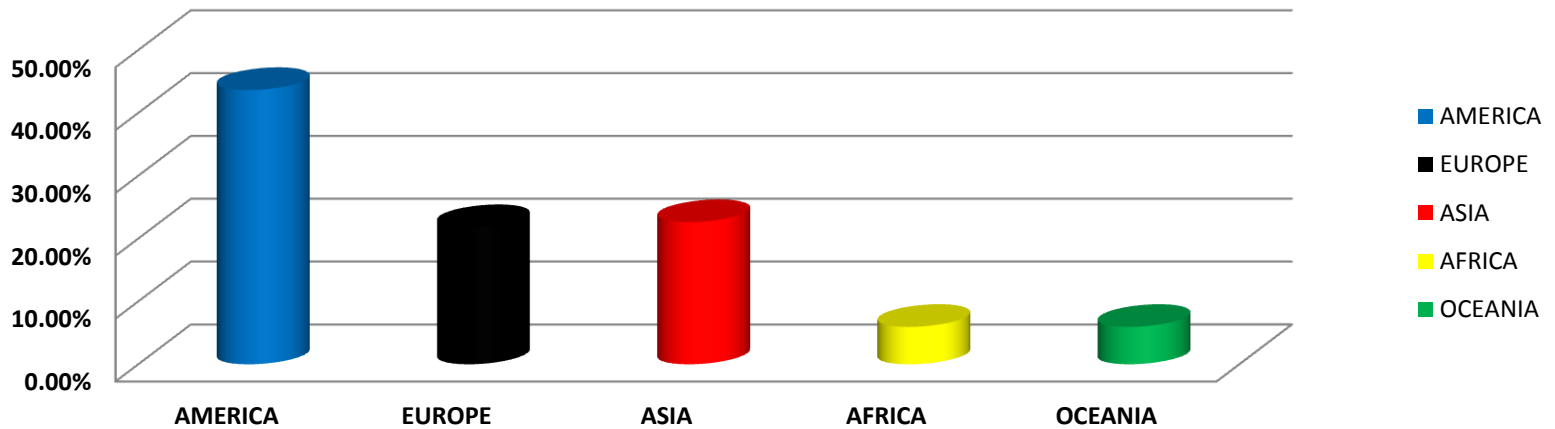

WORLD BOXING ASSOCIATION

GILBERTO MENDOZA
PRESIDENT

OFFICIAL RATINGS AS OF NOVEMBER 2014

Based on results held from 12th November to December 05th, 2014

RATED CONTENDERS BY CONTINENT

CONTINENT	
AMERICA	43.65%
EUROPE	21.83%
ASIA	22.62%
AFRICA	5.95%
OCEANIA	5.95%
TOTAL	100%