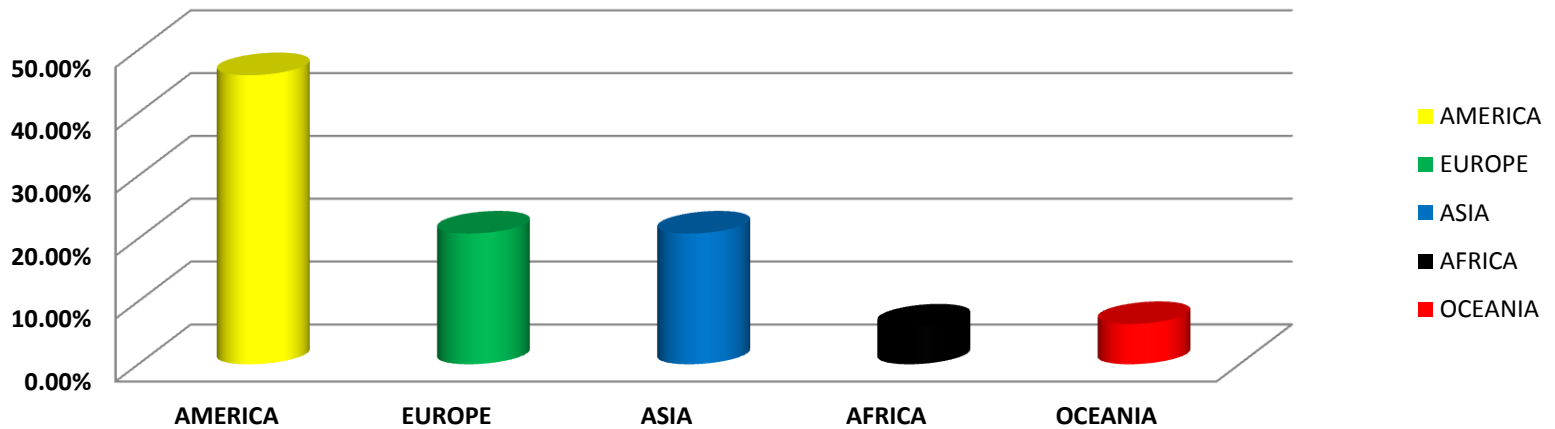

WORLD BOXING ASSOCIATION

GILBERTO MENDOZA
PRESIDENT

OFFICIAL RATINGS AS OF AUGUST 2014

Based on results held from 26th July to August 31th, 2014

RATED CONTENDERS BY CONTINENT

CONTINENT	
AMERICA	46.00%
EUROPE	20.80%
ASIA	20.80%
AFRICA	6.00%
OCEANIA	6.40%
TOTAL	100%