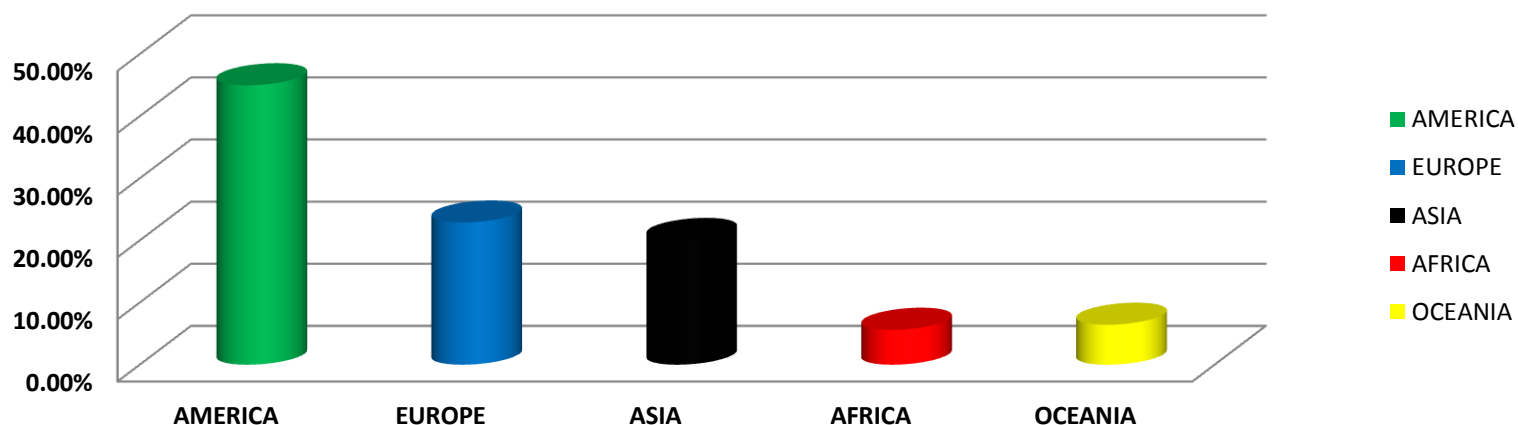

WORLD BOXING ASSOCIATION

GILBERTO MENDOZA
PRESIDENT

OFFICIAL RATINGS AS OF JULY 2014

Based on results held from 07th to July 26th, 2014

RATED CONTENDERS BY CONTINENT

CONTINENT	
AMERICA	44.98%
EUROPE	22.89%
ASIA	20.08%
AFRICA	5.62%
OCEANIA	6.43%
TOTAL	100%