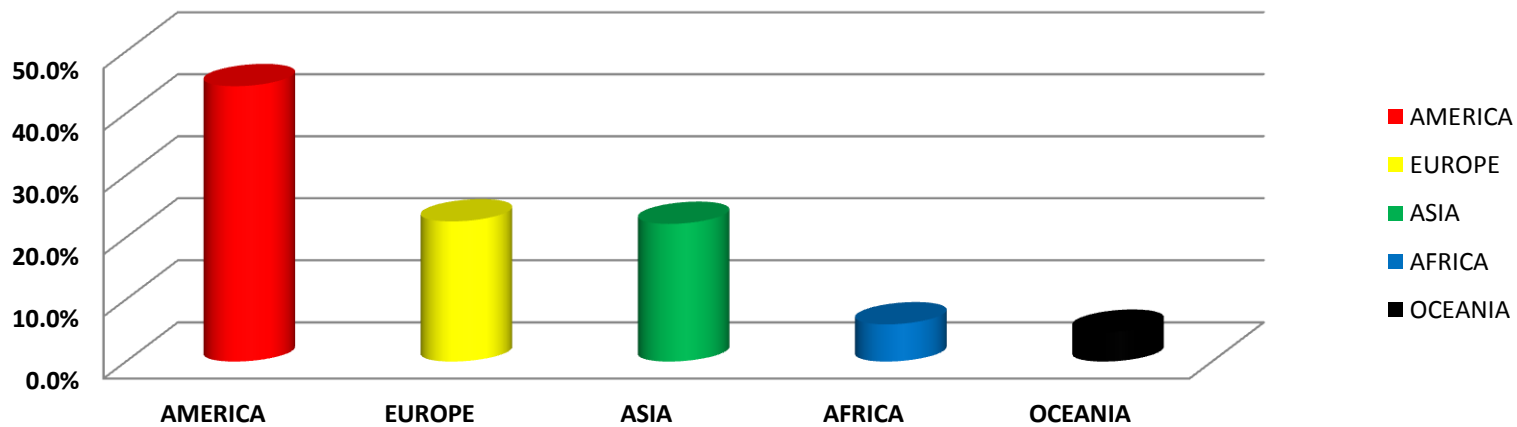

WORLD BOXING ASSOCIATION

GILBERTO MENDOZA
PRESIDENT

OFFICIAL RATINGS AS OF APRIL 2014

Based on results held from 06th April to May 03th, 2014

RATED CONTENDERS BY CONTINENT

CONTINENT	
AMERICA	44.4%
EUROPE	22.6%
ASIA	22.2%
AFRICA	6.0%
OCEANIA	4.8%
TOTAL	100%