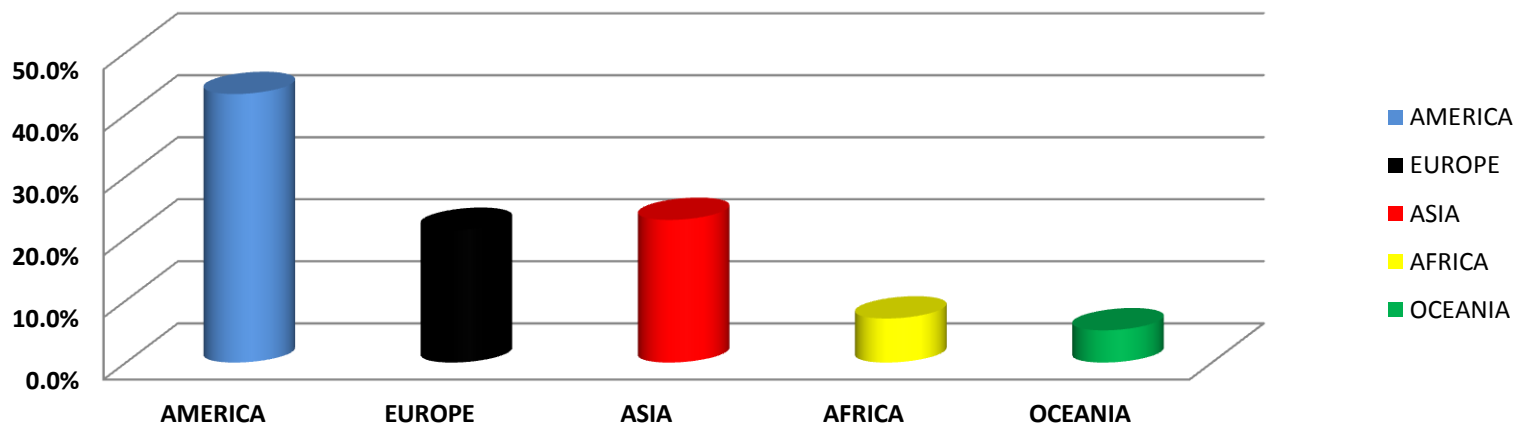

# WORLD BOXING ASSOCIATION

GILBERTO MENDOZA  
PRESIDENT

OFFICIAL RATINGS AS OF JANUARY 2014

Based on results held from 05<sup>th</sup> January to February 01<sup>st</sup>, 2014

## RATED CONTENDERS BY CONTINENT

CONTINENT	
AMERICA	43.3%
EUROPE	21.4%
ASIA	23.0%
AFRICA	7.1%
OCEANIA	5.2%
TOTAL	100%