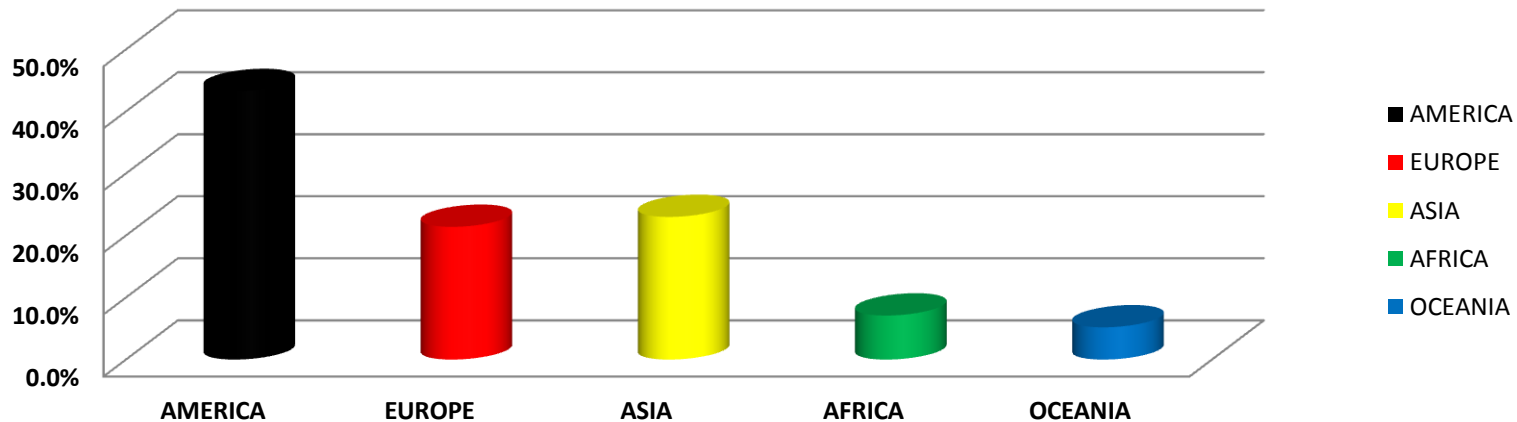

# WORLD BOXING ASSOCIATION

GILBERTO MENDOZA  
PRESIDENT

OFFICIAL RATINGS AS OF DECEMBER 2013

Based on results held from 08<sup>th</sup> December, 2013 to January 04<sup>th</sup>, 2014

## RANK CONTENDERS BY CONTINENT

CONTINENT	
AMERICA	43.3%
EUROPE	21.4%
ASIA	23.0%
AFRICA	7.1%
OCEANIA	5.2%
TOTAL	100%