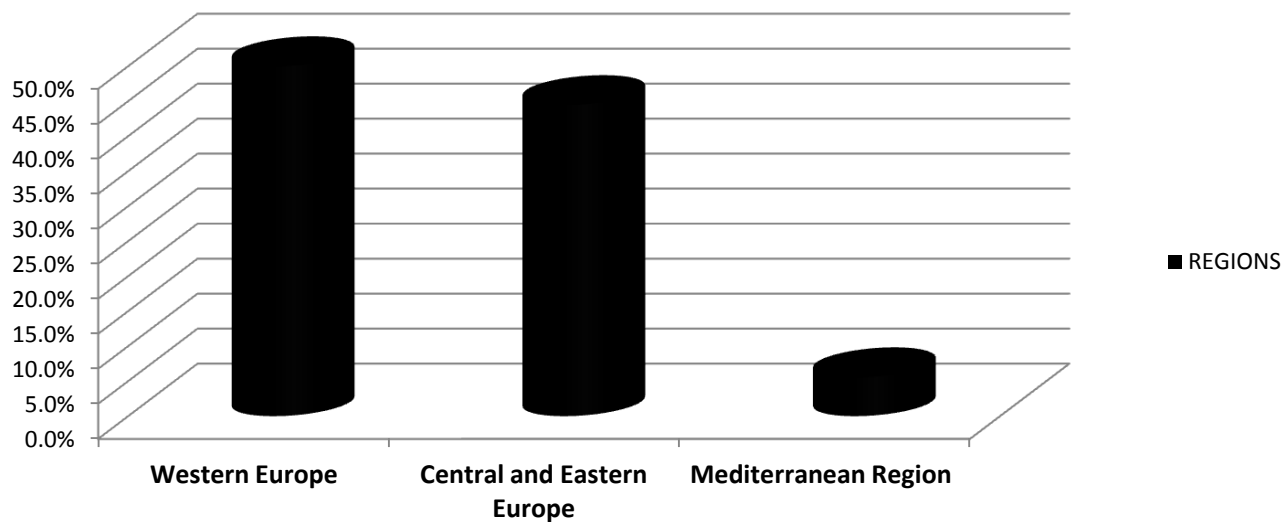

WORLD BOXING ASSOCIATION

GILBERTO MENDOZA
PRESIDENT

OFFICIAL RATINGS AS OF JUNE 2013

Based on results held from 02th to June 30th, 2013

RATED CONTENDERS BY EUROPE

Western Europe	Central and Eastern Europe	Mediterranean Region
50.0%	44.4%	5.6%