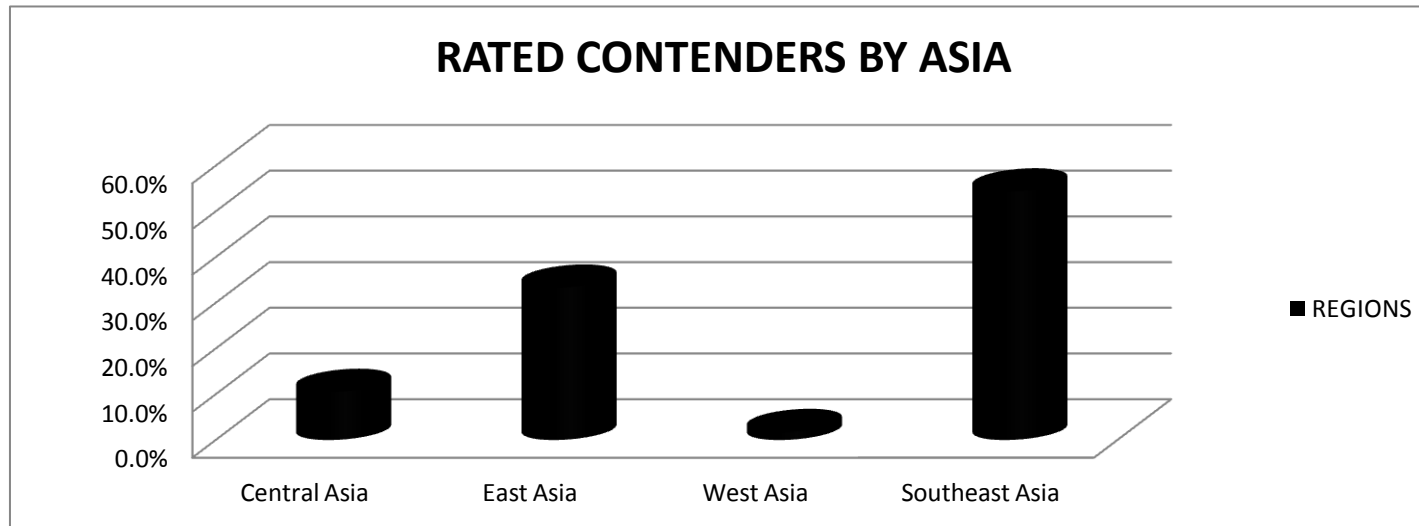

WORLD BOXING ASSOCIATION

GILBERTO MENDOZA
PRESIDENT

OFFICIAL RATINGS AS OF JULY 2013

Based on results held from 01st July to August 02st, 2013

Central Asia	East Asia	West Asia	Southeast Asia
10.5%	33.3%	1.8%	54.4%