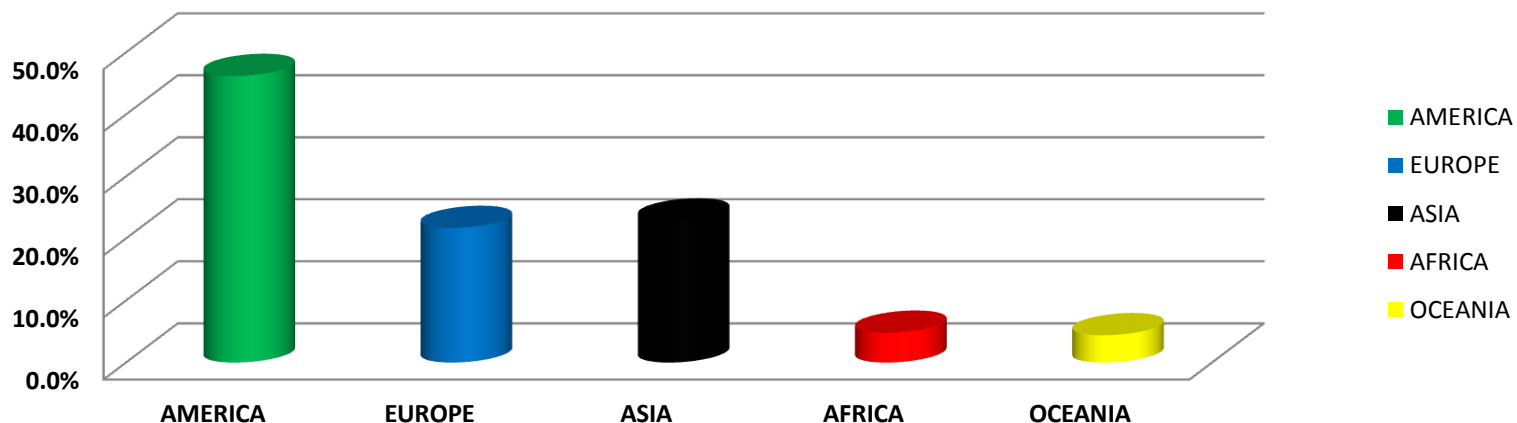

WORLD BOXING ASSOCIATION

GILBERTO MENDOZA
PRESIDENT

OFFICIAL RATINGS AS OF JULY 2013

Based on results held from 01st July to August 02st, 2013

RANK CONTENDERS BY CONTINENT

CONTINENT	
AMERICA	46.2%
EUROPE	21.7%
ASIA	22.9%
AFRICA	4.8%
OCEANIA	4.4%
TOTAL	100%