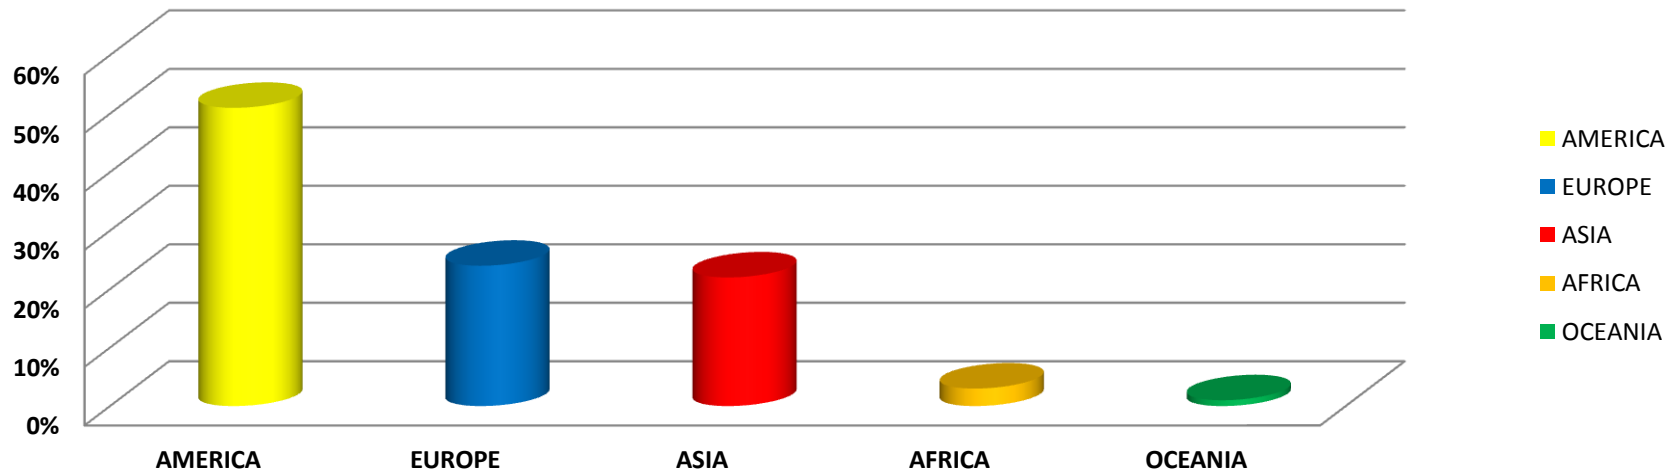

WORLD BOXING ASSOCIATION

GILBERTO MENDOZA

PRESIDENT

OFFICIAL RATINGS AS OF MARCH 2012

Based on results held from 05th April to May 09th, 2012

RANK CONTENDERS BY CONTINENT

CONTINENT	
AMERICA	51%
EUROPE	24%
ASIA	22%
AFRICA	3%
OCEANIA	1%