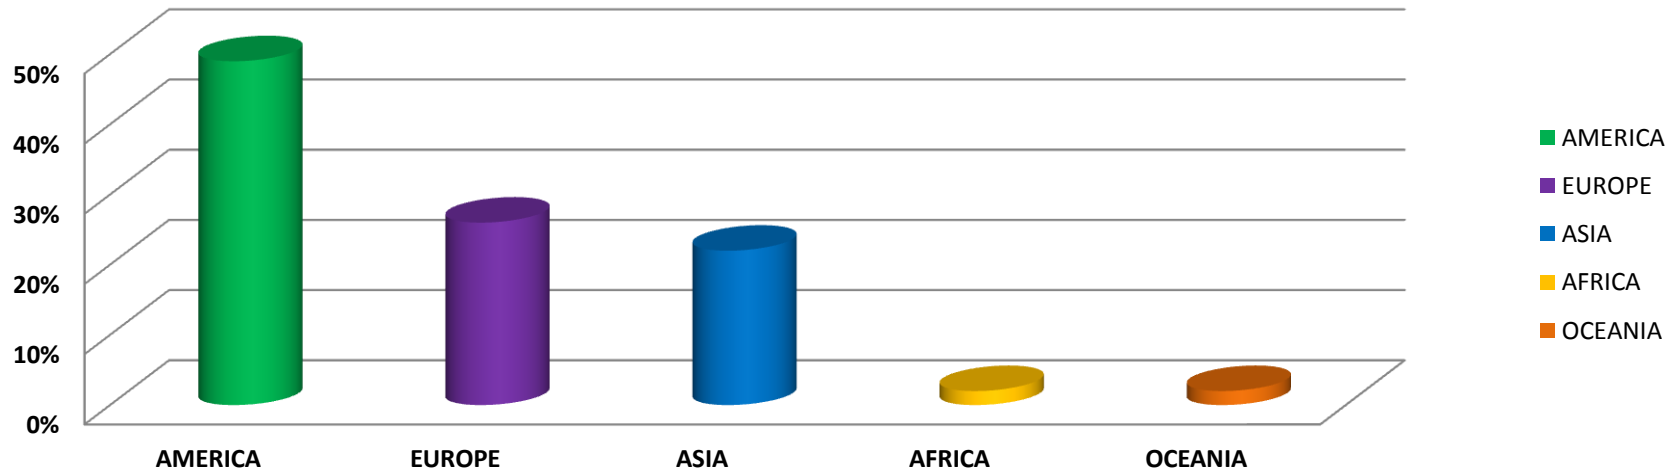

WORLD BOXING ASSOCIATION

GILBERTO MENDOZA

PRESIDENT

OFFICIAL RATINGS AS OF MAY 2012

Based on results held from 09th May to June 04th, 2012

RANK CONTENDERS BY CONTINENT

CONTINENT	
AMERICA	49%
EUROPE	26%
ASIA	22%
AFRICA	2%
OCEANIA	2%