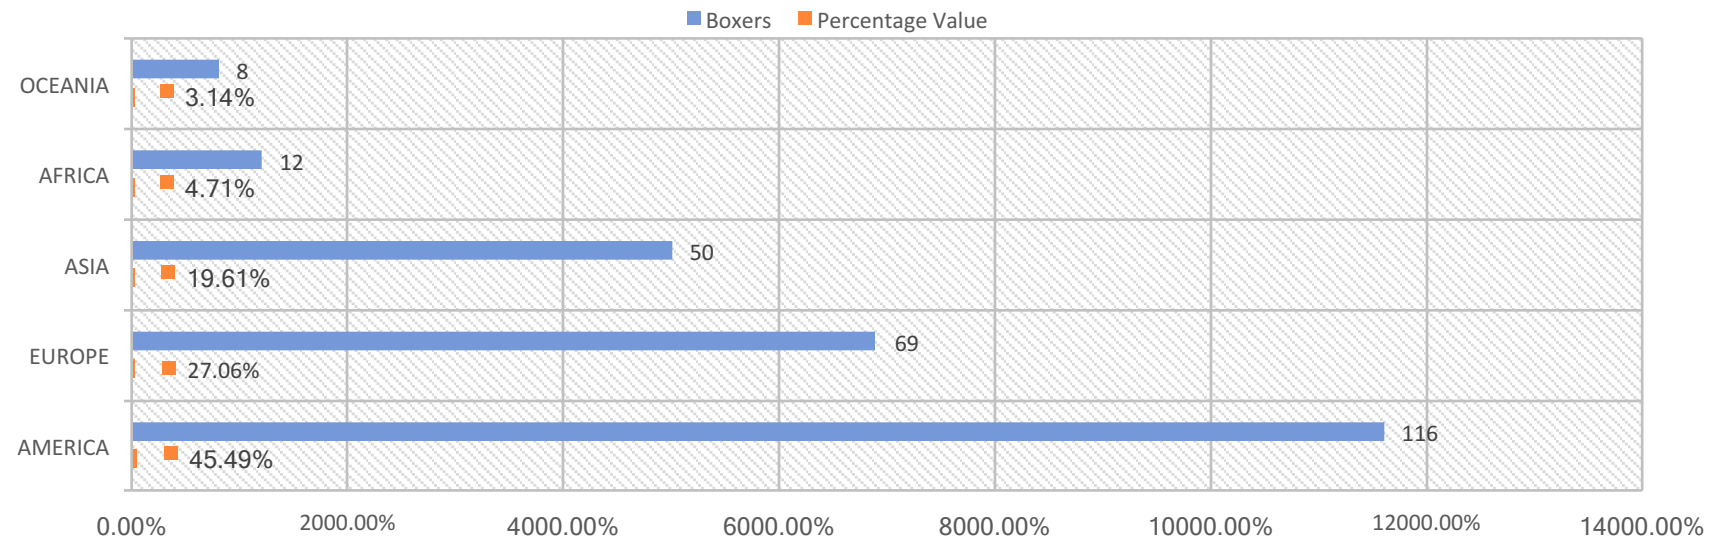

WORLD BOXING ASSOCIATION

GILBERTO JESUS MENDOZA

PRESIDENT

OFFICIAL RATINGS AS OF JUNE 2017

Based on results held from June 16th to July 15th, 2017

RATED CONTENDERS BY CONTINENT

CONTINENT		
AMERICA	116	45.49%
EUROPE	69	27.06%
ASIA	50	19.61%
AFRICA	12	4.71%
OCEANIA	8	3.14%

TOTAL	255	100%
-------	-----	------