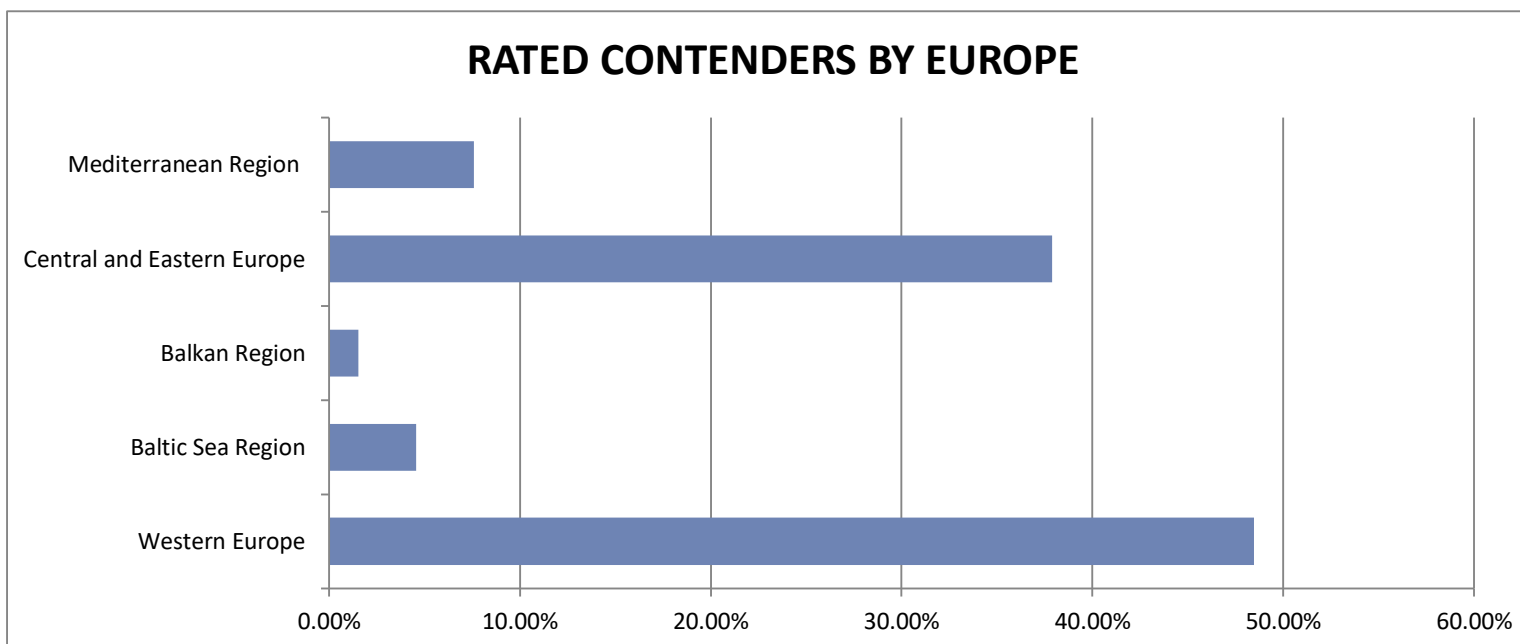

**WORLD BOXING ASSOCIATION
GILBERTO JESUS MENDOZA
PRESIDENT**

OFFICIAL RATINGS AS OF JANUARY 2017

Based on results held from January 01st to February 05th, 2017

Western Europe	Baltic Sea Region	Balkan Region	Central and Eastern Europe	Mediterranean Region
48.48%	4.55%	1.52%	37.88%	7.58%