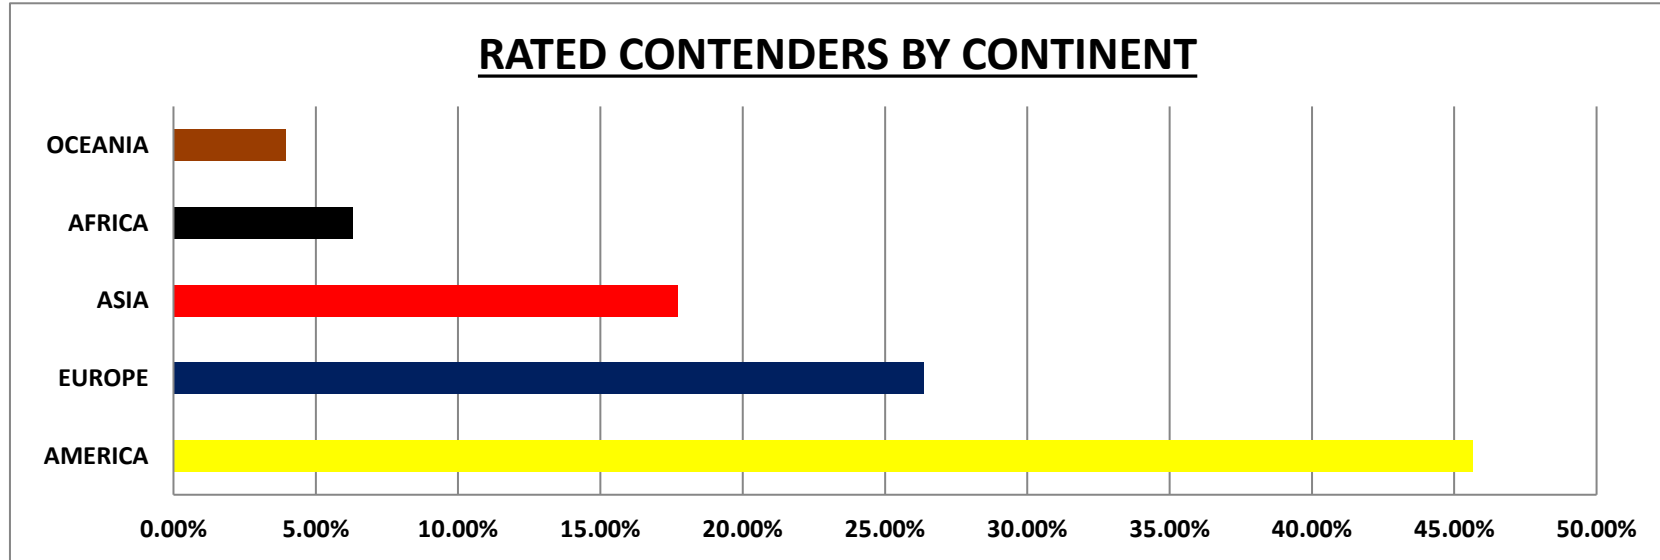

**WORLD BOXING ASSOCIATION  
GILBERTO MENDOZA  
PRESIDENT**

**OFFICIAL RATINGS AS OF JANUARY 2016**  
Based on results held from 06th December 2015 to January 09th, 2016

CONTINENT	
AMERICA	45.67%
EUROPE	26.38%
ASIA	17.72%
AFRICA	6.30%
OCEANIA	3.94%
TOTAL	100%