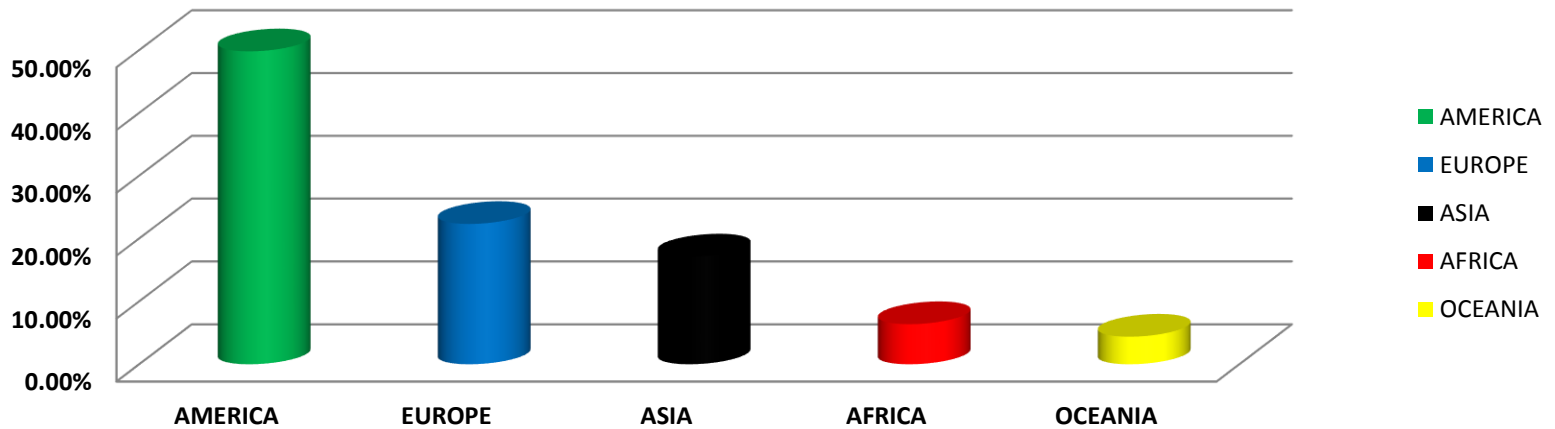

WORLD BOXING ASSOCIATION
GILBERTO MENDOZA
PRESIDENT
OFFICIAL RATINGS AS OF JUNE 2015
Based on results held from 05th June to July 08th, 2015

RATED CONTENDERS BY CONTINENT

CONTINENT	
AMERICA	49.80%
EUROPE	22.31%
ASIA	17.13%
AFRICA	6.37%
OCEANIA	4.38%
TOTAL	100%