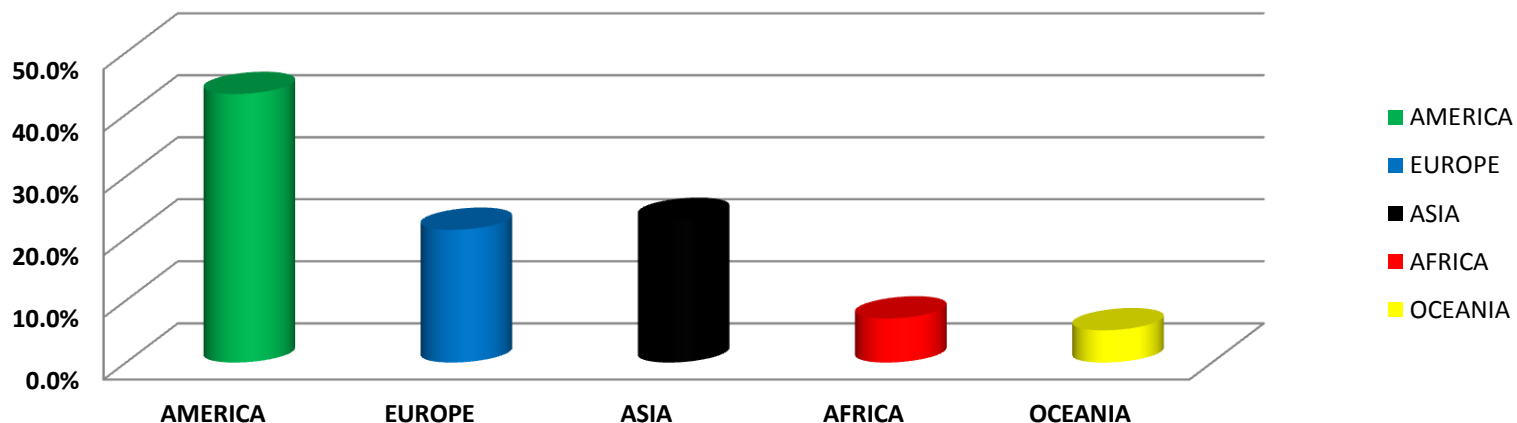

WORLD BOXING ASSOCIATION

GILBERTO MENDOZA
PRESIDENT

OFFICIAL RATINGS AS OF FEBRUARY 2014

Based on results held from 02nd February to March 08th, 2014

RATED CONTENDERS BY CONTINENT

| CONTINENT | |
|-----------|-------|
| AMERICA | 43.3% |
| EUROPE | 21.4% |
| ASIA | 23.0% |
| AFRICA | 7.1% |
| OCEANIA | 5.2% |
| TOTAL | 100% |