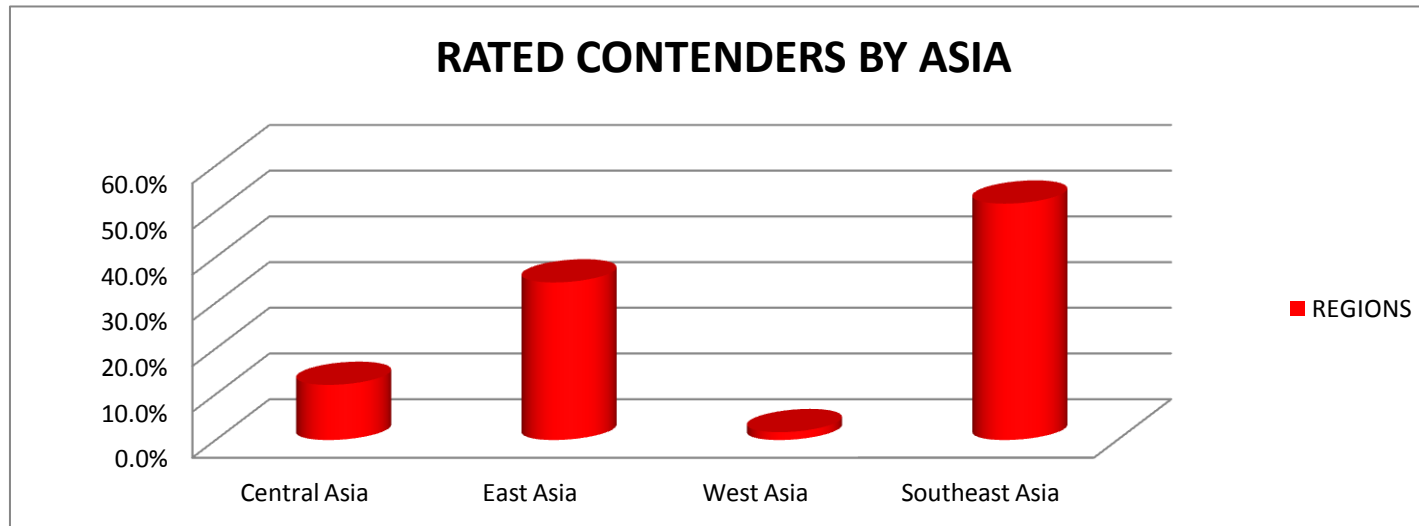

WORLD BOXING ASSOCIATION

GILBERTO MENDOZA
PRESIDENT

OFFICIAL RATINGS AS OF JUNE 2013

Based on results held from 02th to June 30th, 2013

Central Asia	East Asia	West Asia	Southeast Asia
12.1%	34.5%	1.7%	51.7%