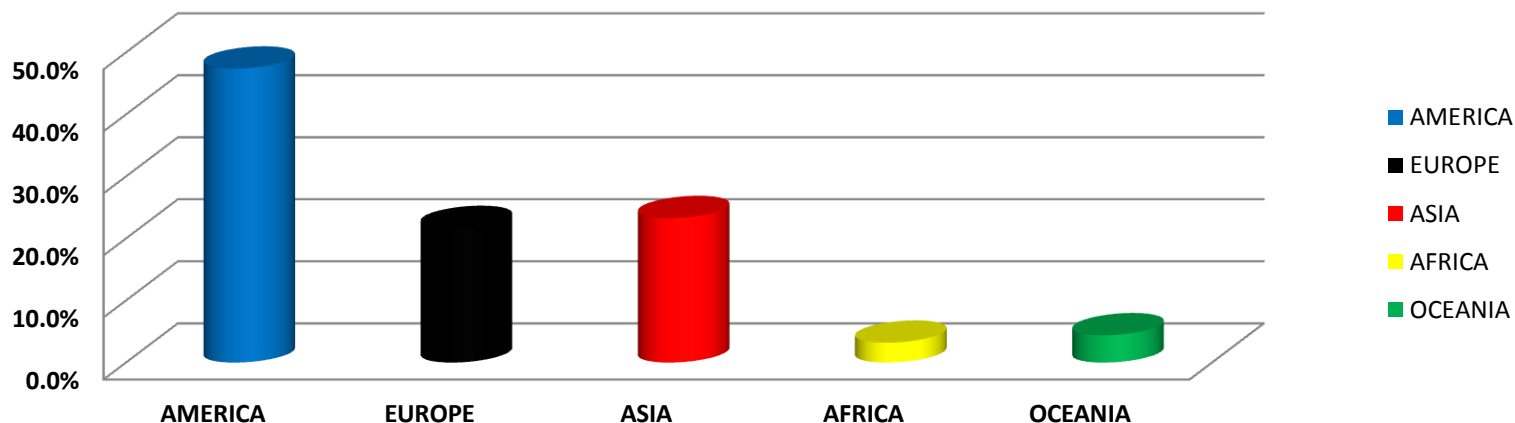

# WORLD BOXING ASSOCIATION

GILBERTO MENDOZA  
PRESIDENT

OFFICIAL RATINGS AS OF JUNE 2013

Based on results held from 02<sup>th</sup> to June 30<sup>th</sup>, 2013

## RANK CONTENDERS BY CONTINENT

CONTINENT	
AMERICA	47.4%
EUROPE	21.7%
ASIA	23.3%
AFRICA	3.2%
OCEANIA	4.4%
TOTAL	100%