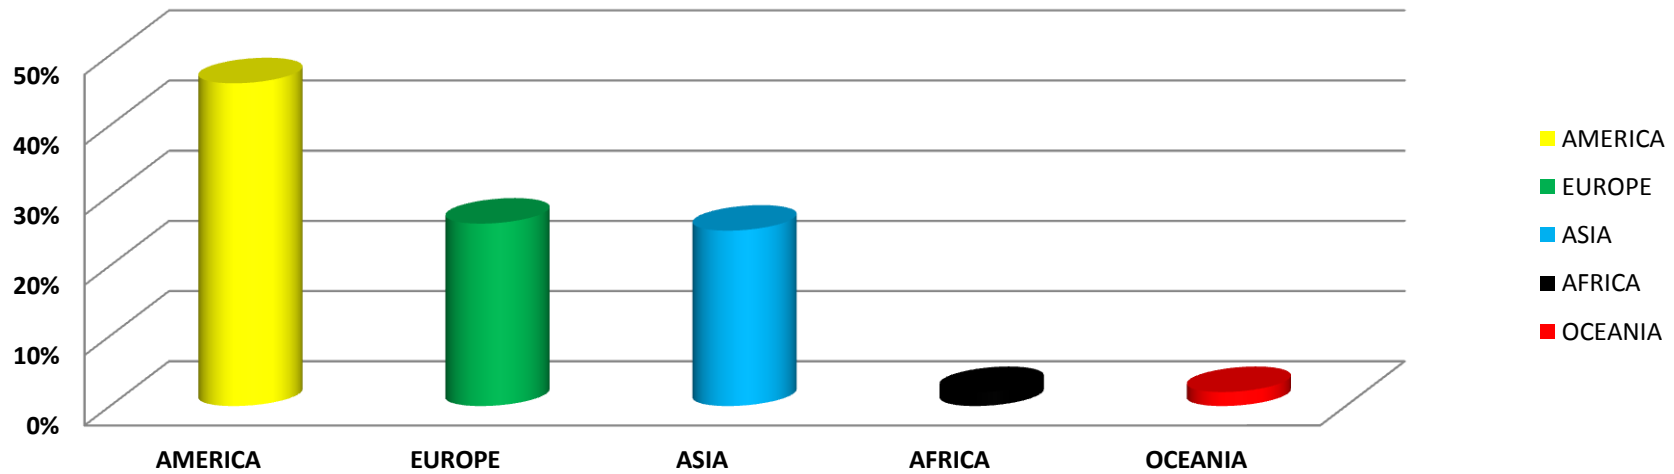

WORLD BOXING ASSOCIATION

GILBERTO MENDOZA
PRESIDENT

OFFICIAL RATINGS AS OF SEPTEMBER 2012

Based on results held from 03^h September to October 01th, 2012

RANK CONTENDERS BY CONTINENT

CONTINENT	
AMERICA	46%
EUROPE	26%
ASIA	25%
AFRICA	2%
OCEANIA	2%